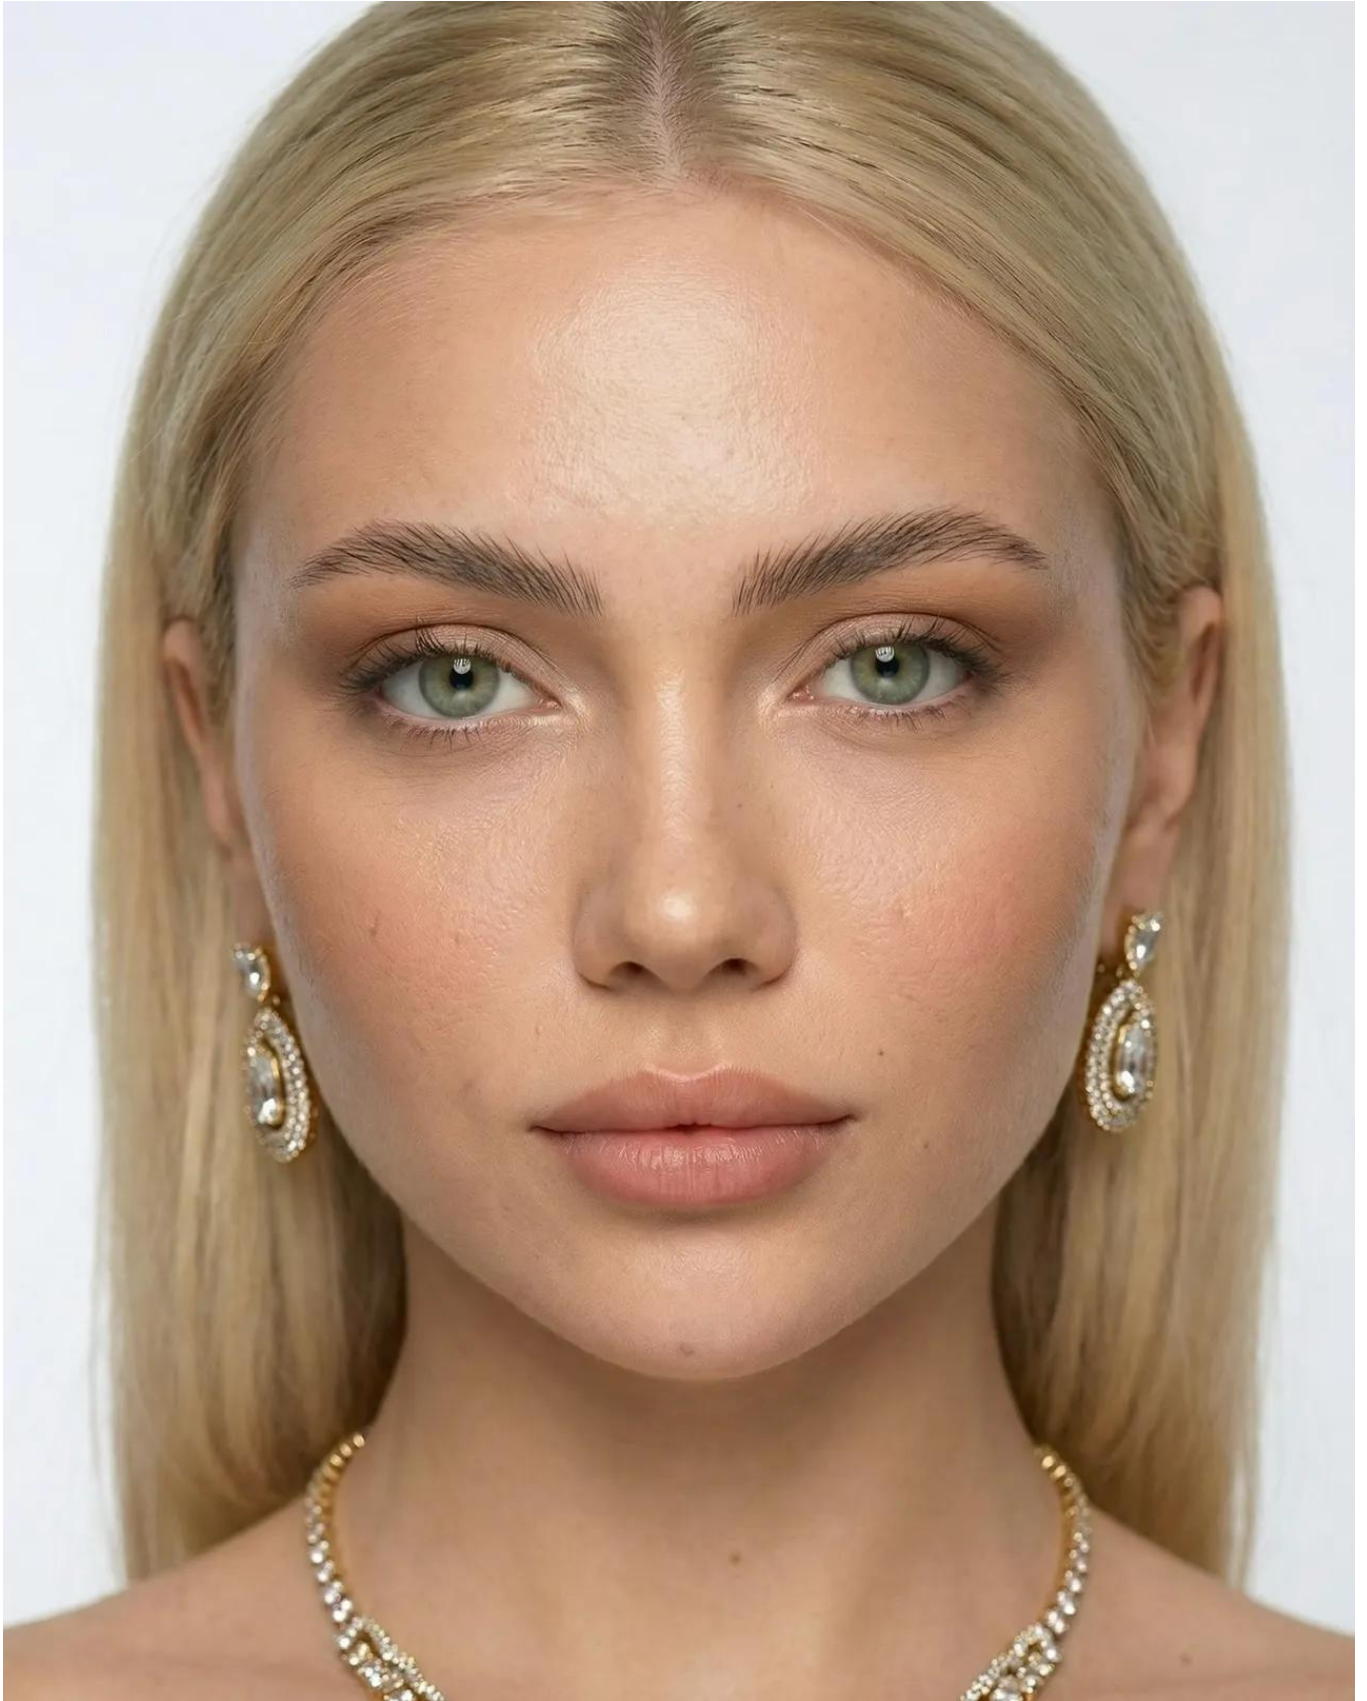

CARMEN
AJANS

LEA

HEIGHT: 173 | BUST: 85 | WAIST: 62 | HIPS: 94 | SHOE: 38 | EYES: GREEN