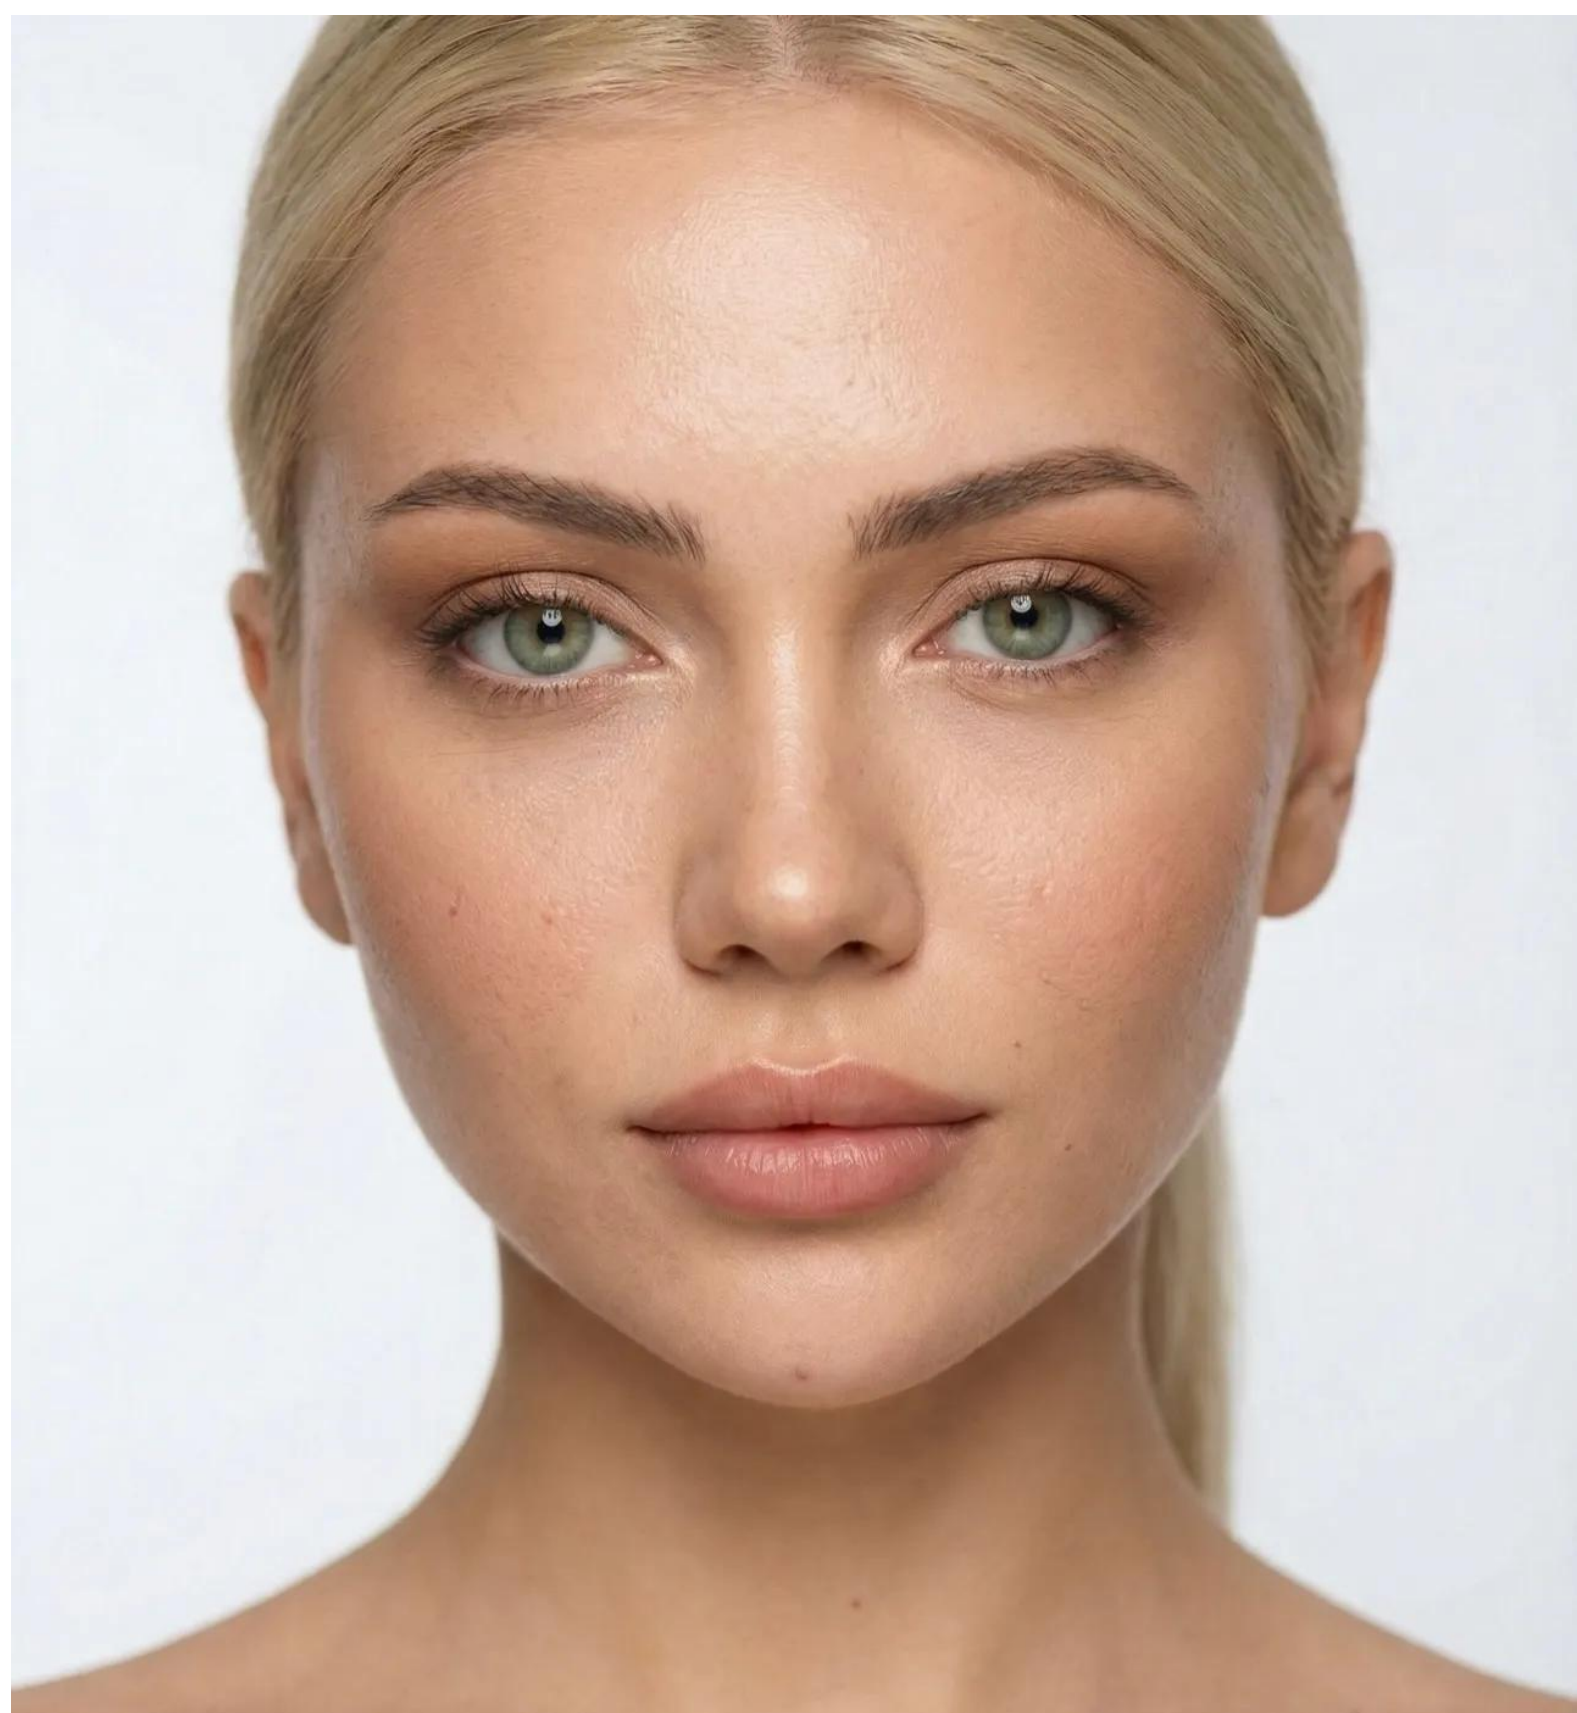

CARMEN
AJANS

LEA

HEIGHT: 173 | BUST: 85 | WAIST: 62 | HIPS: 94 | SHOE: 38 | EYES: GREEN

CARMEN
AJANS

LEA

HEIGHT: 173 | BUST: 85 | WAIST: 62 | HIPS: 94 | SHOE: 38 | EYES: GREEN

CARMEN
AJANS

LEA

HEIGHT: 173 | BUST: 85 | WAIST: 62 | HIPS: 94 | SHOE: 38 | EYES: GREEN

CARMEN
AJANS

LEA

HEIGHT: 173 | BUST: 85 | WAIST: 62 | HIPS: 94 | SHOE: 38 | EYES: GREEN

CARMEN
AJANS

LEA

HEIGHT: 173 | BUST: 85 | WAIST: 62 | HIPS: 94 | SHOE: 38 | EYES: GREEN