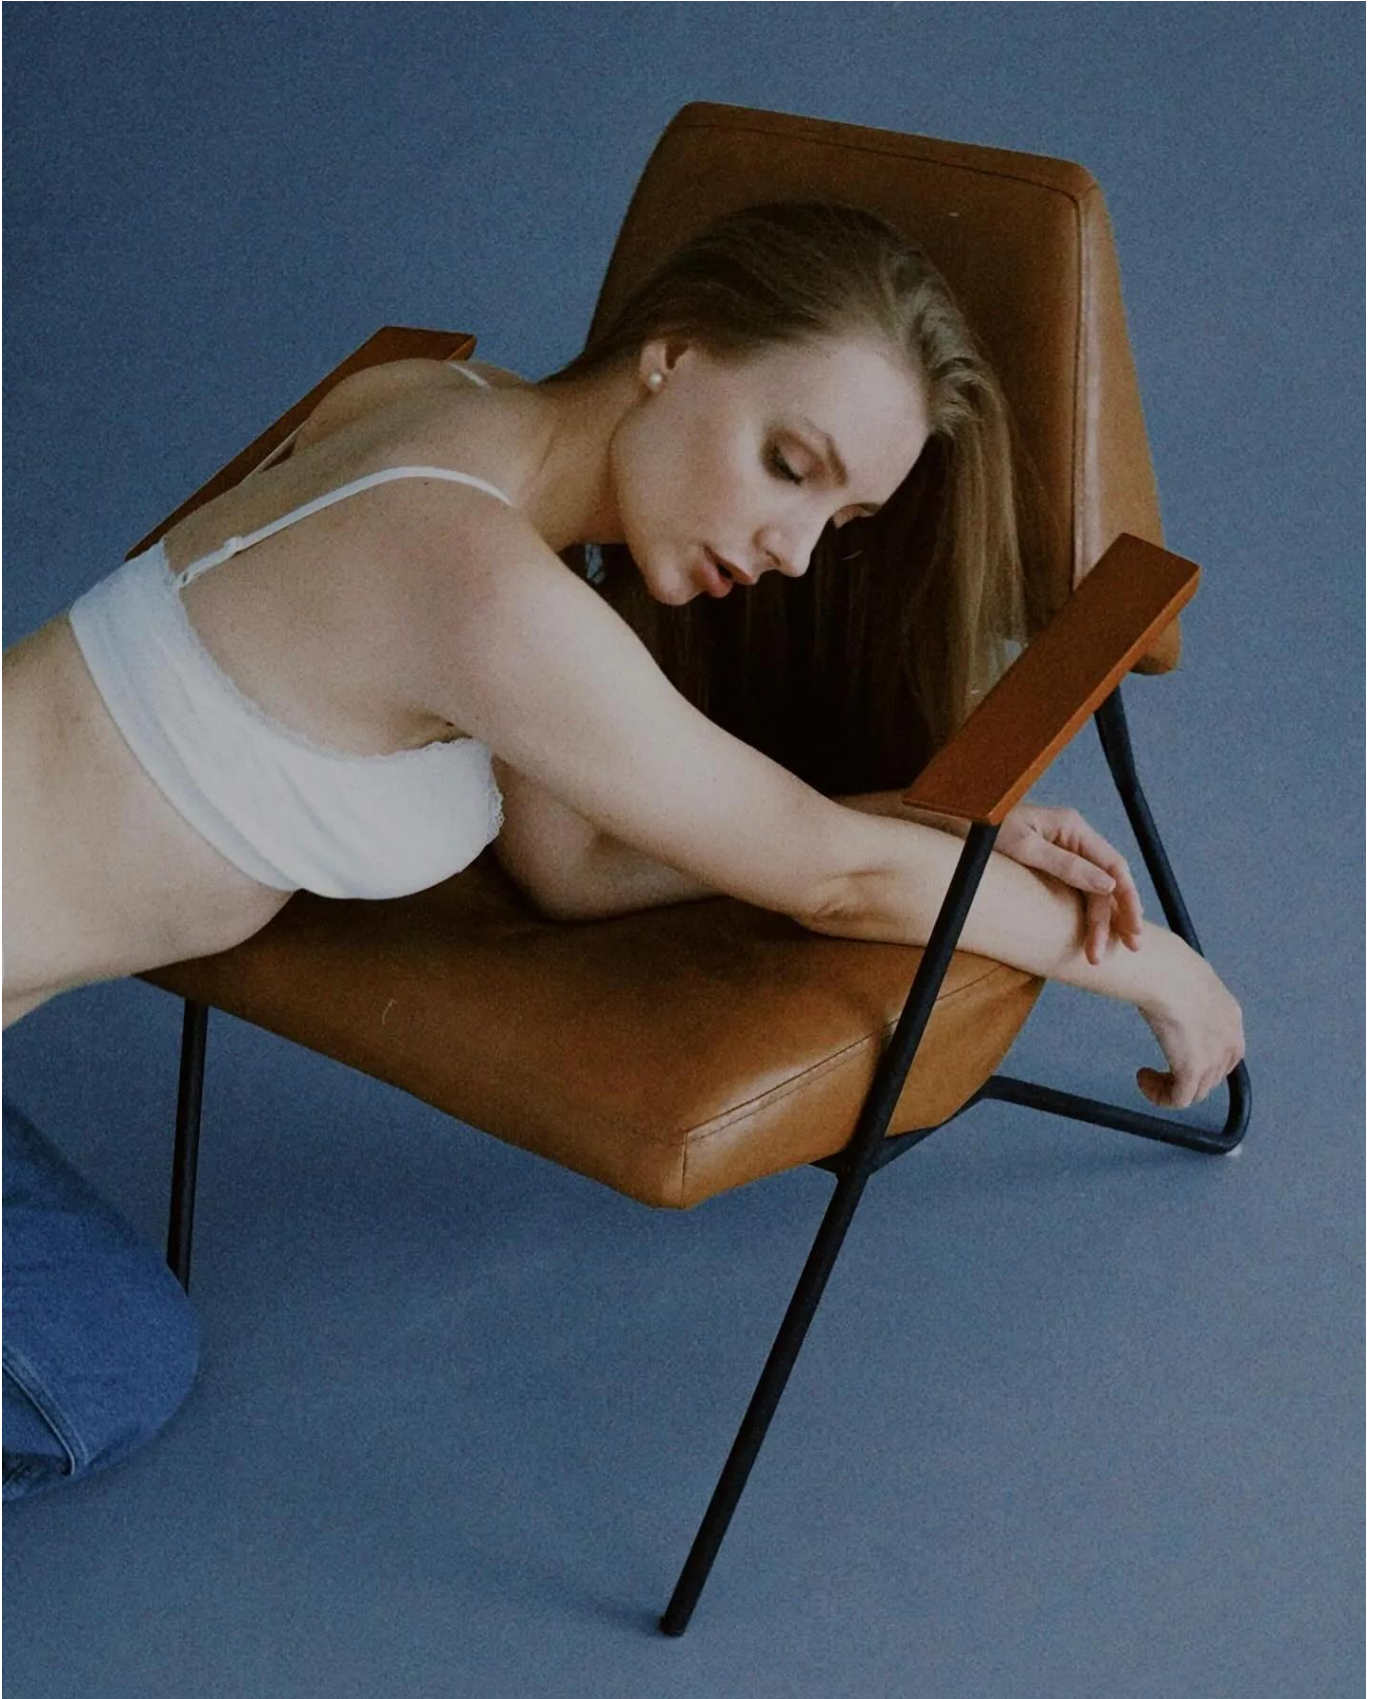

CARMEN
AJANS

KREA

HEIGHT: 178 | BUST: 88 | WAIST: 68 | HIPS: 103 | SHOE: 40 | EYES: BLUE

CARMEN
AJANS

KREA

HEIGHT: 178 | BUST: 88 | WAIST: 68 | HIPS: 103 | SHOE: 40 | EYES: BLUE

CARMEN
AJANS

KREA

HEIGHT: 178 | BUST: 88 | WAIST: 68 | HIPS: 103 | SHOE: 40 | EYES: BLUE

CARMEN
AJANS

KREA

HEIGHT: 178 | BUST: 88 | WAIST: 68 | HIPS: 103 | SHOE: 40 | EYES: BLUE

CARMEN
AJANS

KREA

HEIGHT: 178 | BUST: 88 | WAIST: 68 | HIPS: 103 | SHOE: 40 | EYES: BLUE