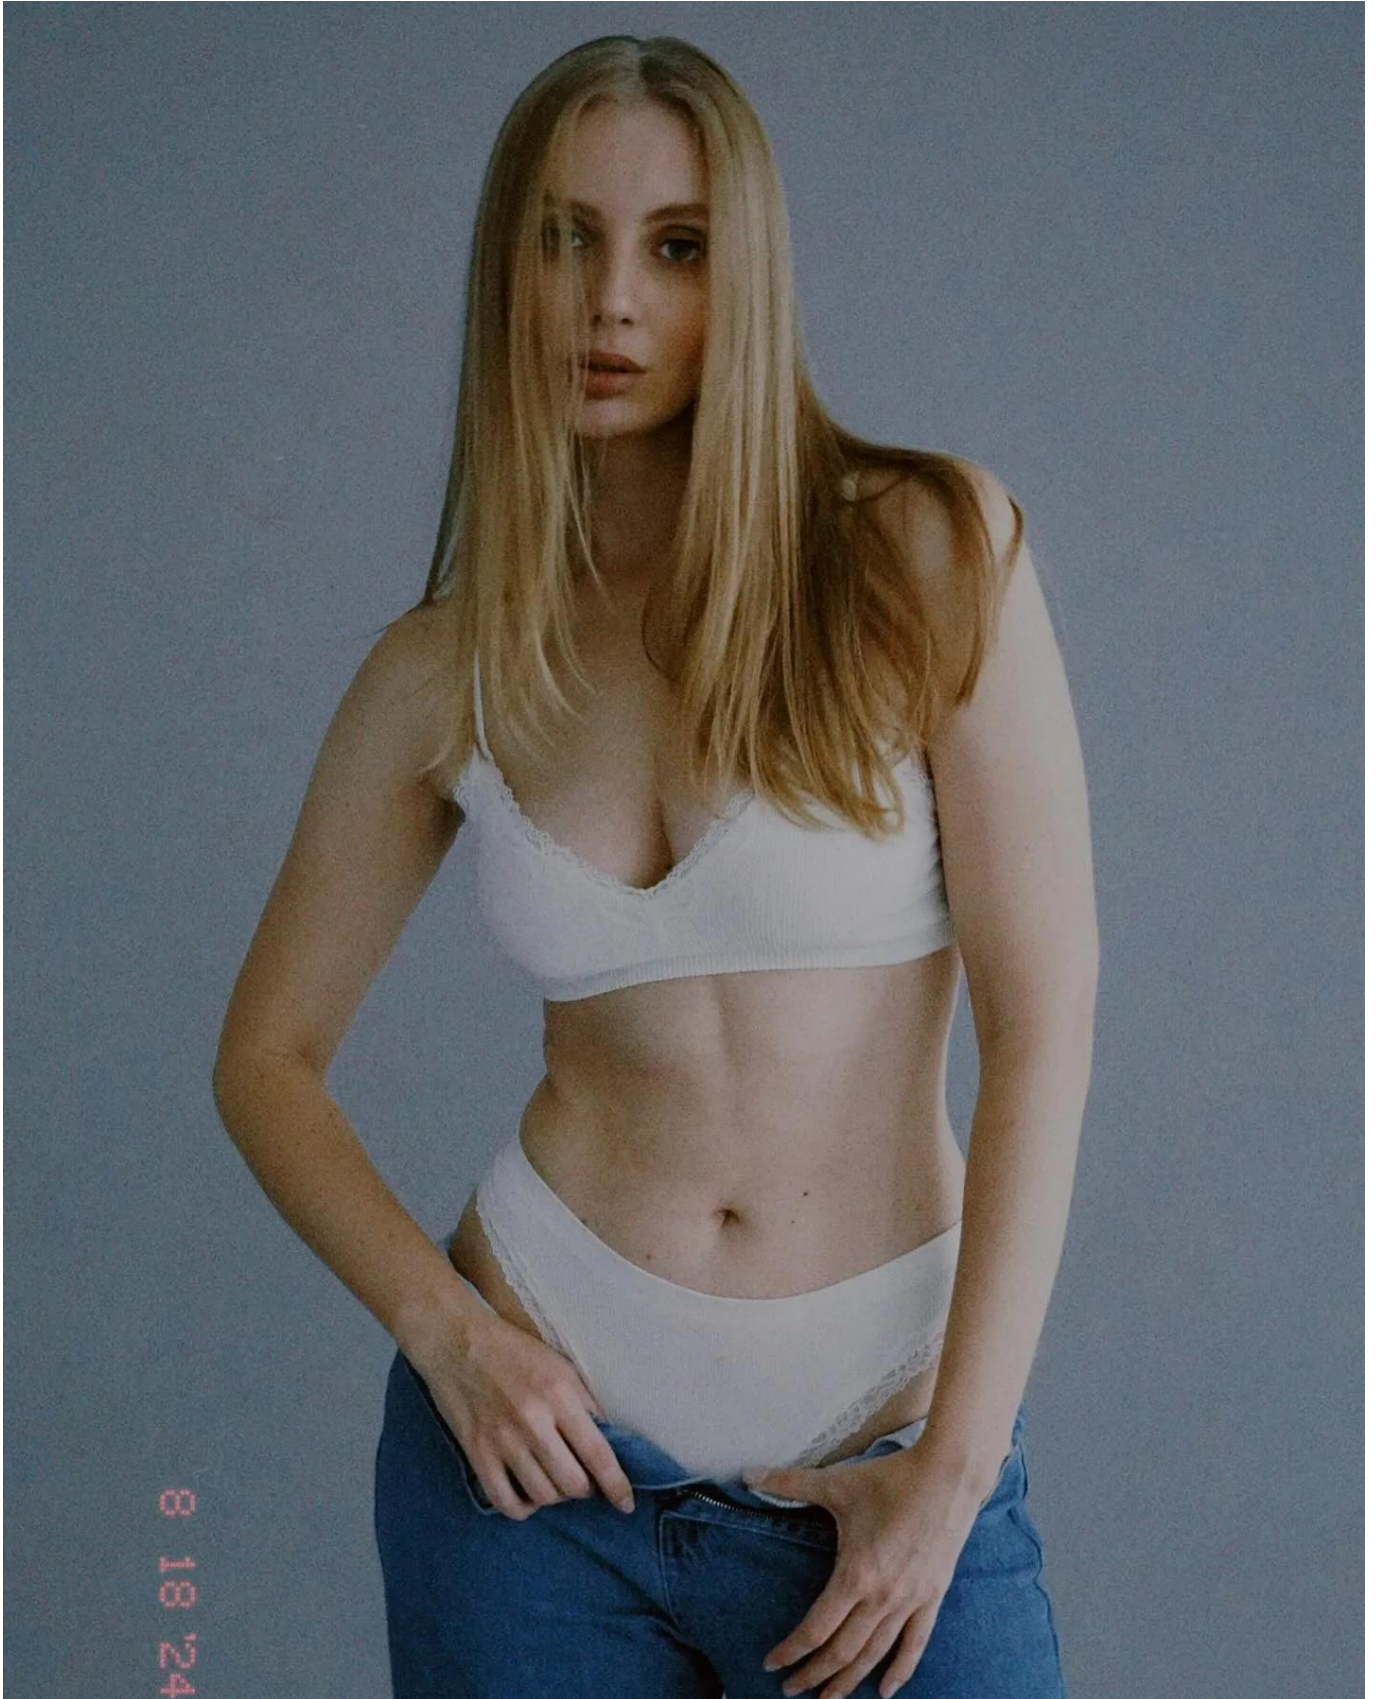

CARMEN
AJANS

KREA

HEIGHT: 178 | BUST: 88 | WAIST: 68 | HIPS: 103 | SHOE: 40 | EYES: BLUE