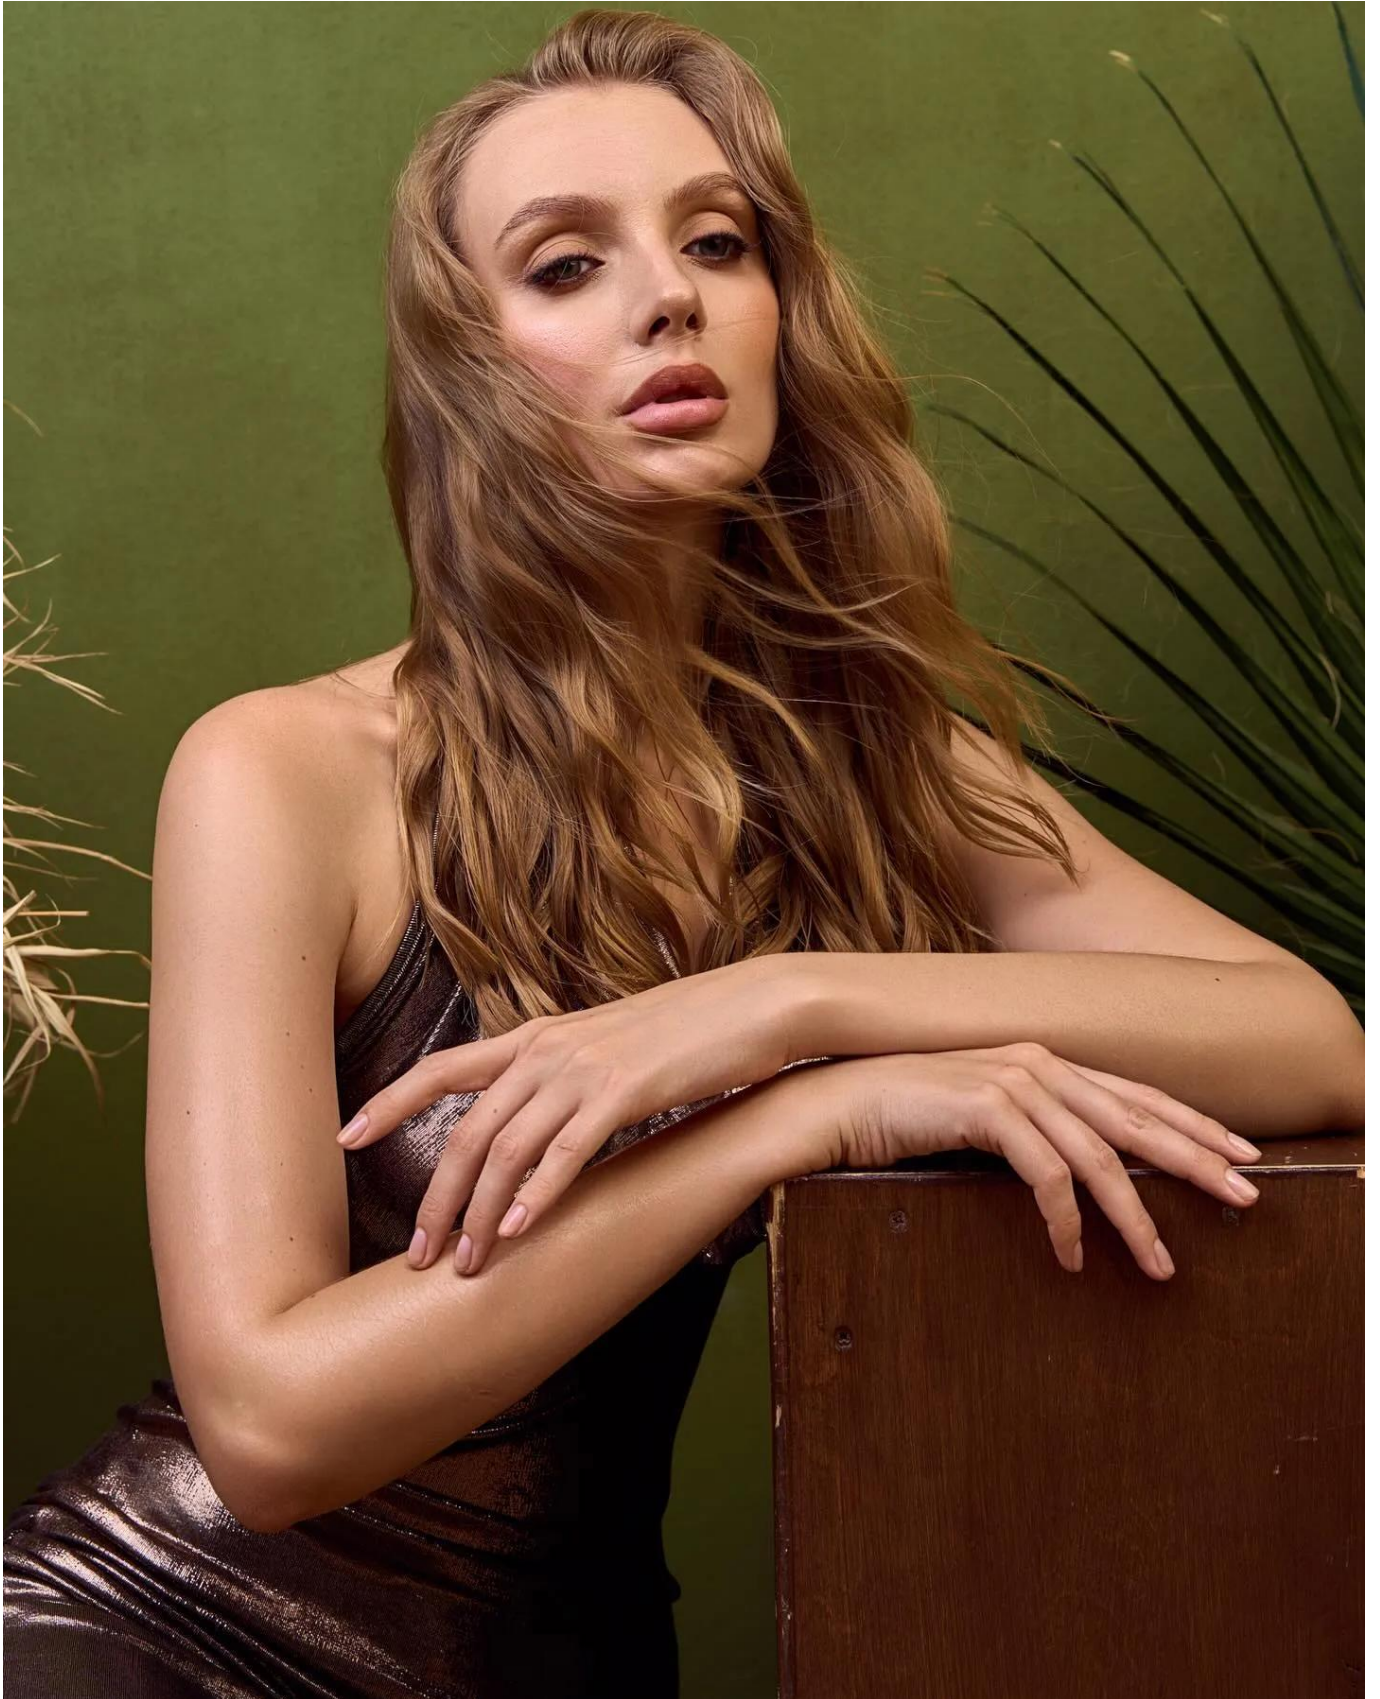

HEIGHT: 178 | BUST: 88 | WAIST: 68 | HIPS: 103 | SHOE: 40 | EYES: BLUE

CARMEN
AJANS

KREA

HEIGHT: 178 | BUST: 88 | WAIST: 68 | HIPS: 103 | SHOE: 40 | EYES: BLUE

CARMEN
AJANS

KREA

HEIGHT: 178 | BUST: 88 | WAIST: 68 | HIPS: 103 | SHOE: 40 | EYES: BLUE