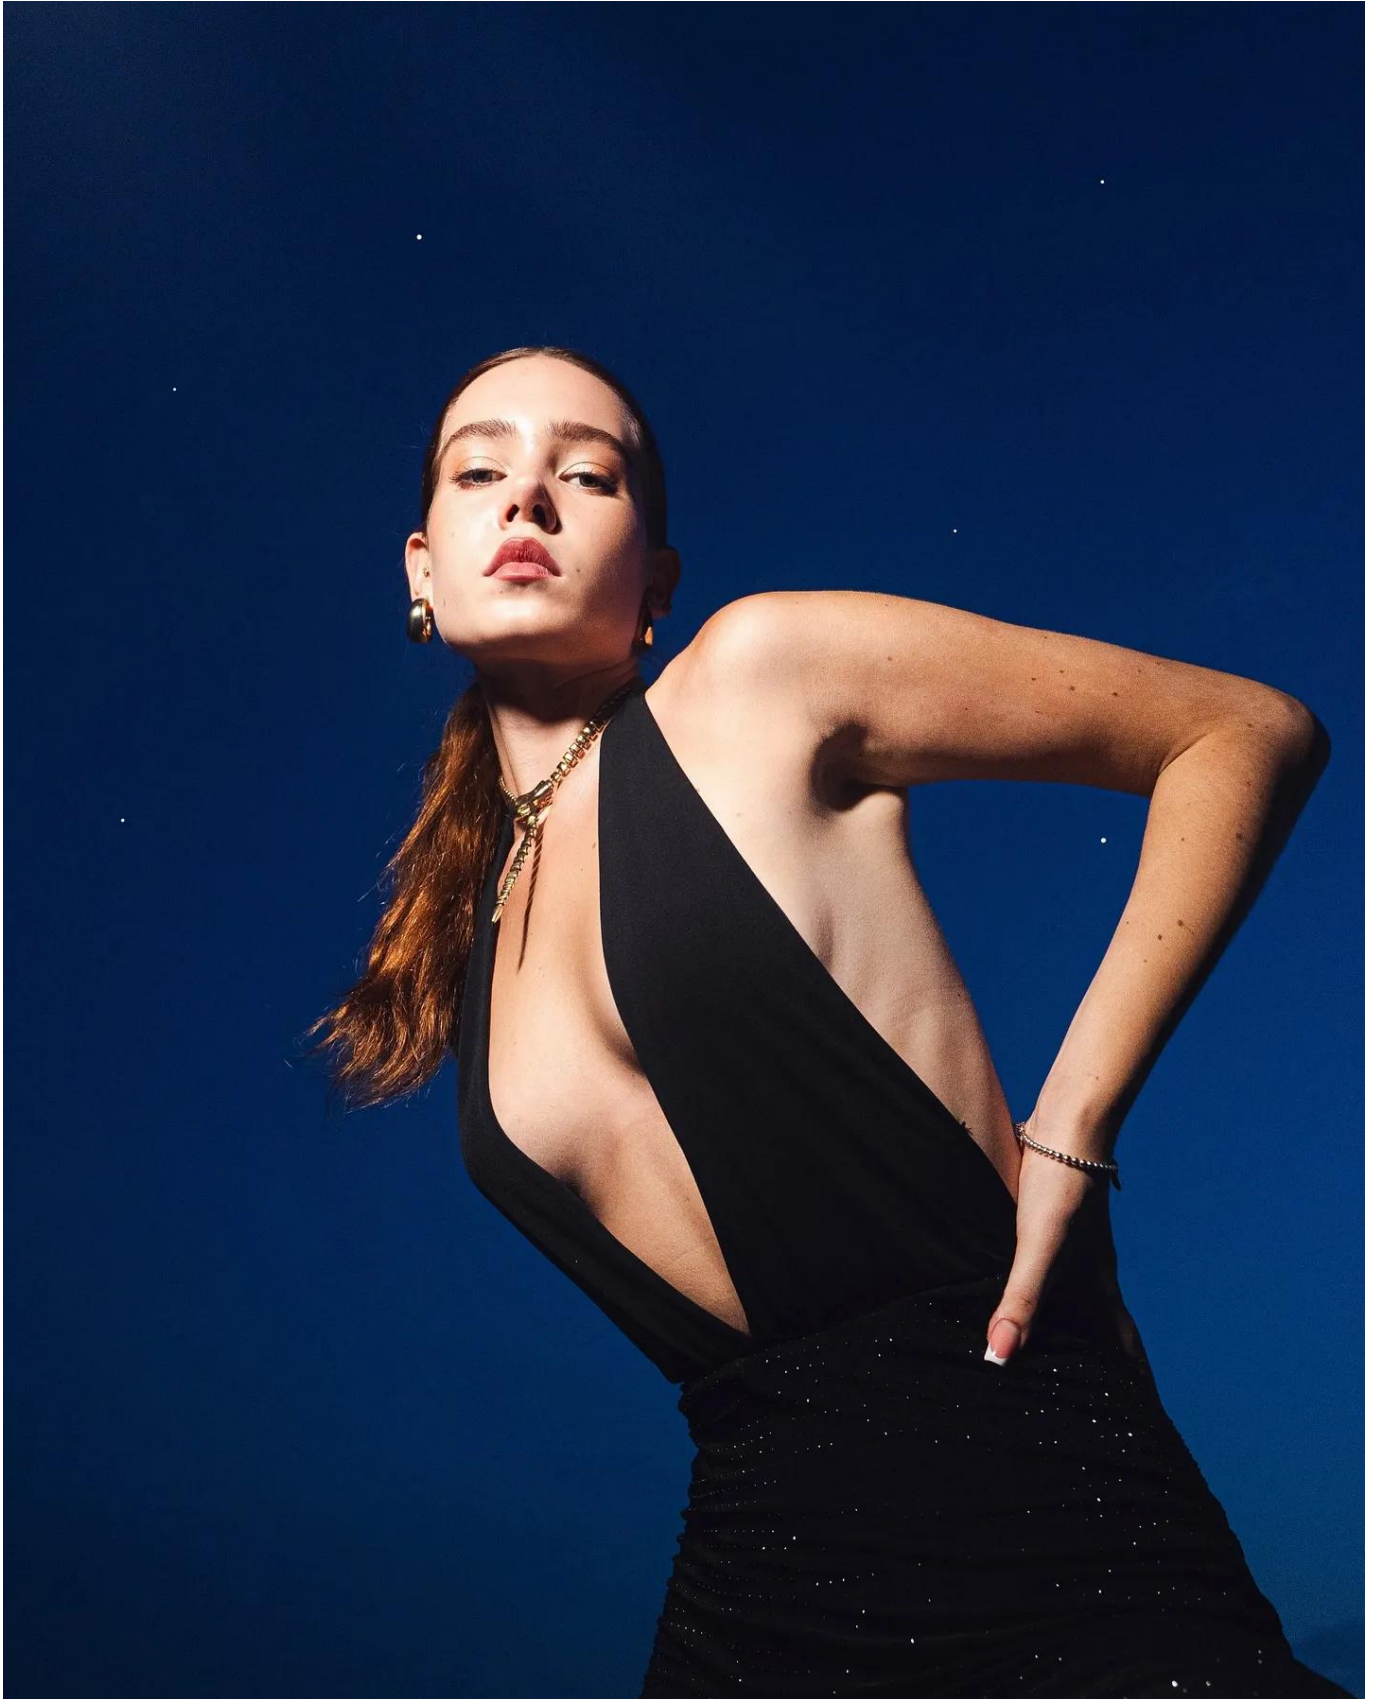

HEIGHT: 174 | BUST: 87 | WAIST: 58 | HIPS: 88 | SHOE: 39 | EYES: GREEN

CARMEN
AJANS

VERA

HEIGHT: 174 | BUST: 87 | WAIST: 58 | HIPS: 88 | SHOE: 39 | EYES: GREEN

CARMEN
AJANS

VERA

HEIGHT: 174 | BUST: 87 | WAIST: 58 | HIPS: 88 | SHOE: 39 | EYES: GREEN