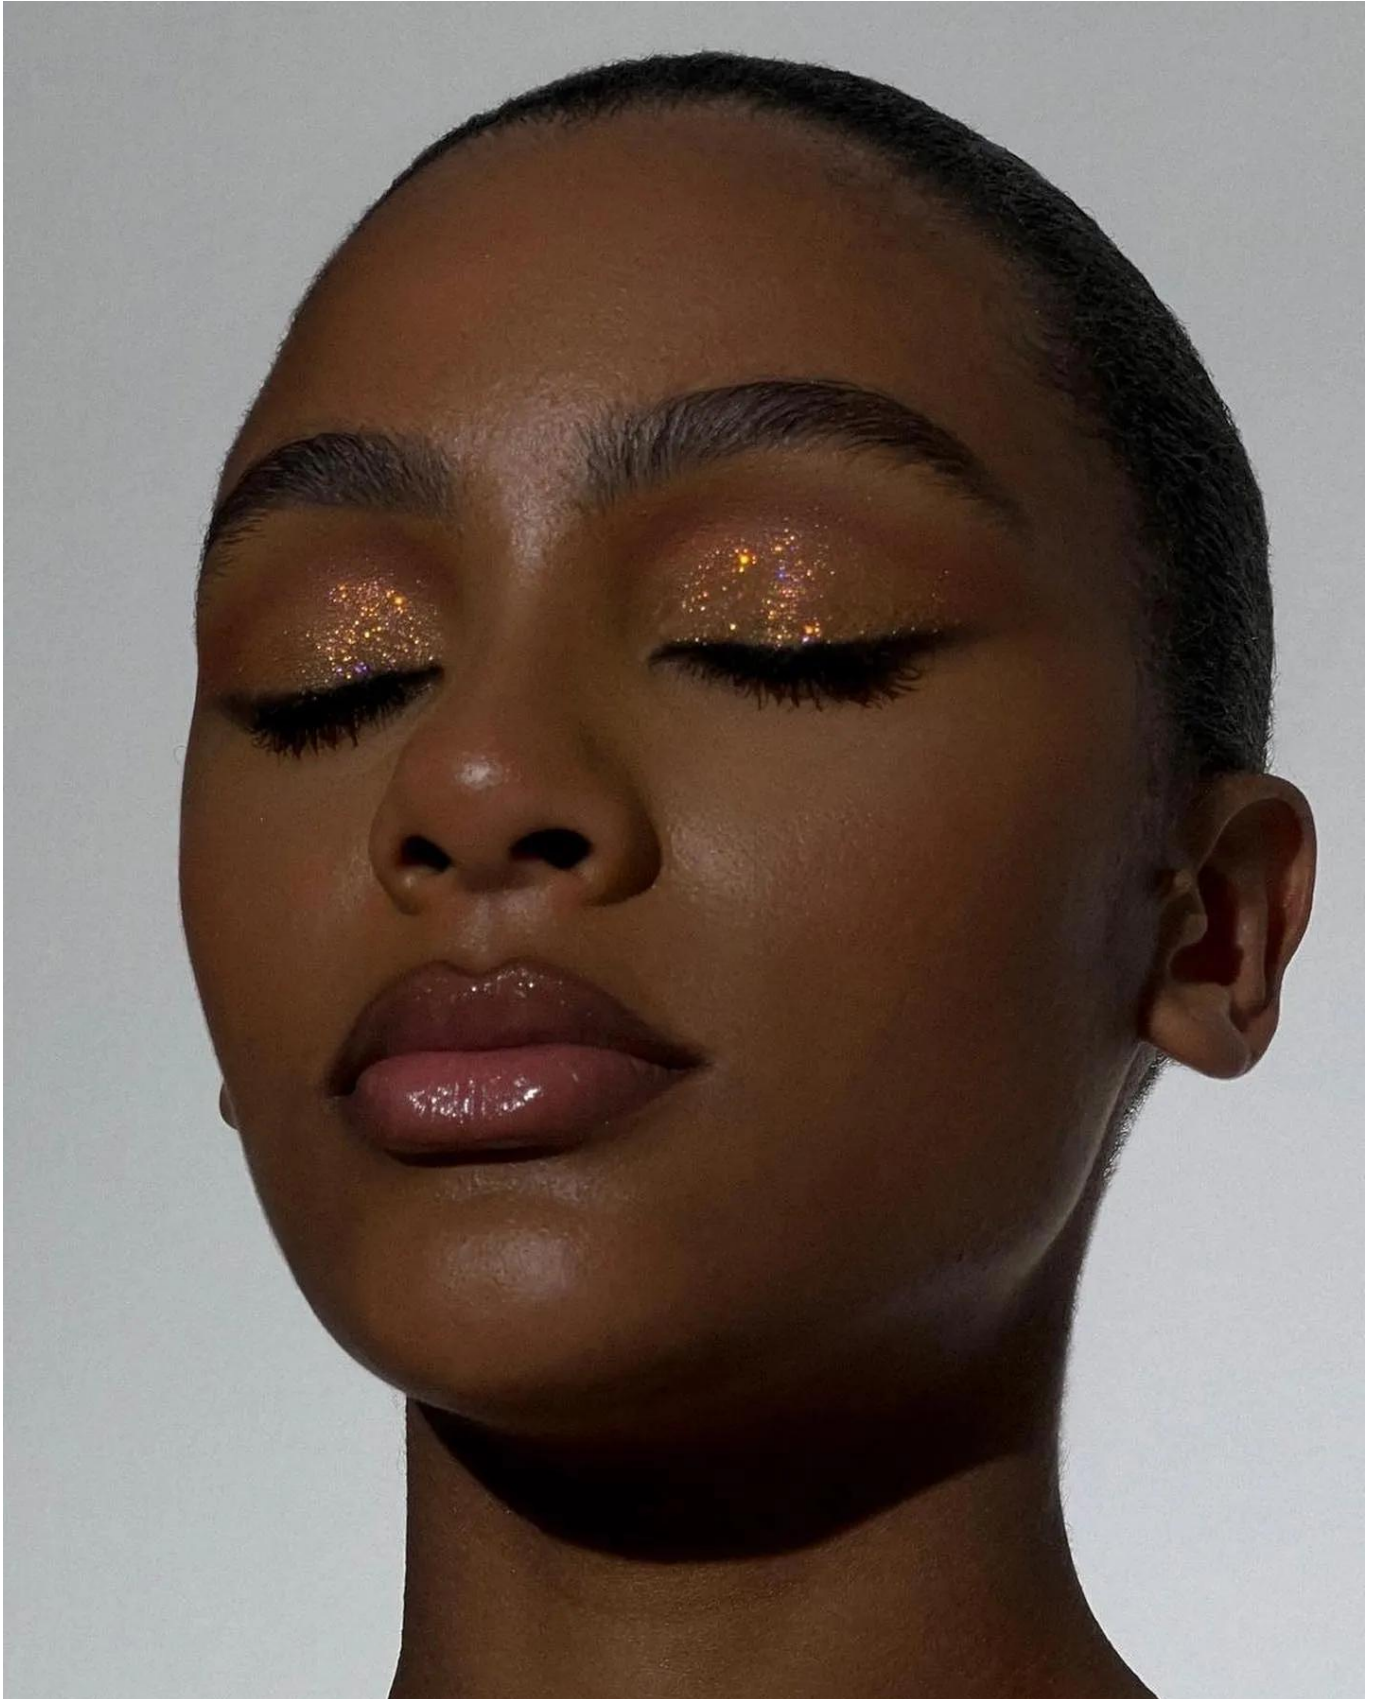

CARMEN
AJANS

MIRE

HEIGHT: 172 | BUST: 86 | WAIST: 58 | HIPS: 88 | SHOE: 39 | EYES: BROWN