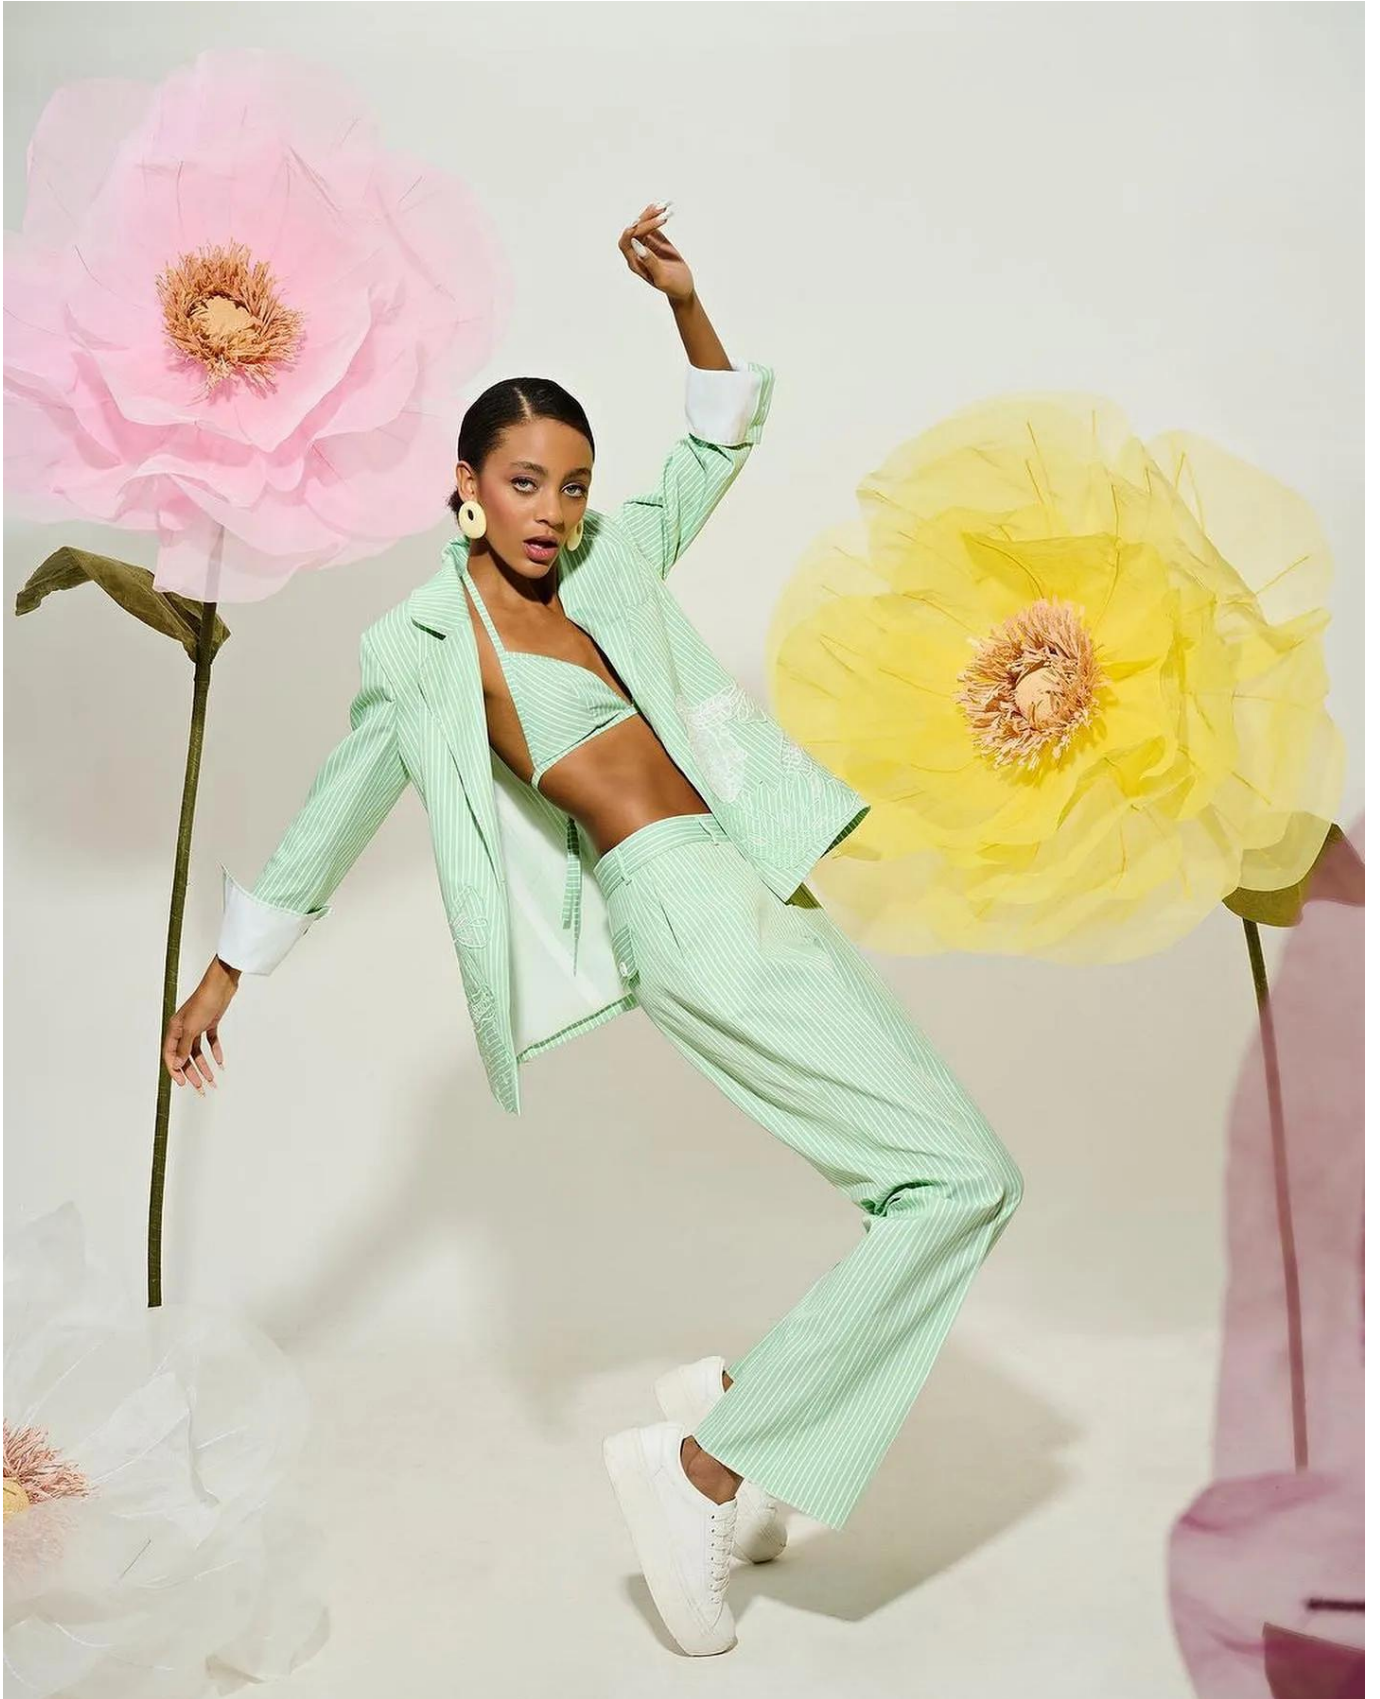

CARMEN
AJANS

MIRE

HEIGHT: 172 | BUST: 86 | WAIST: 58 | HIPS: 88 | SHOE: 39 | EYES: BROWN