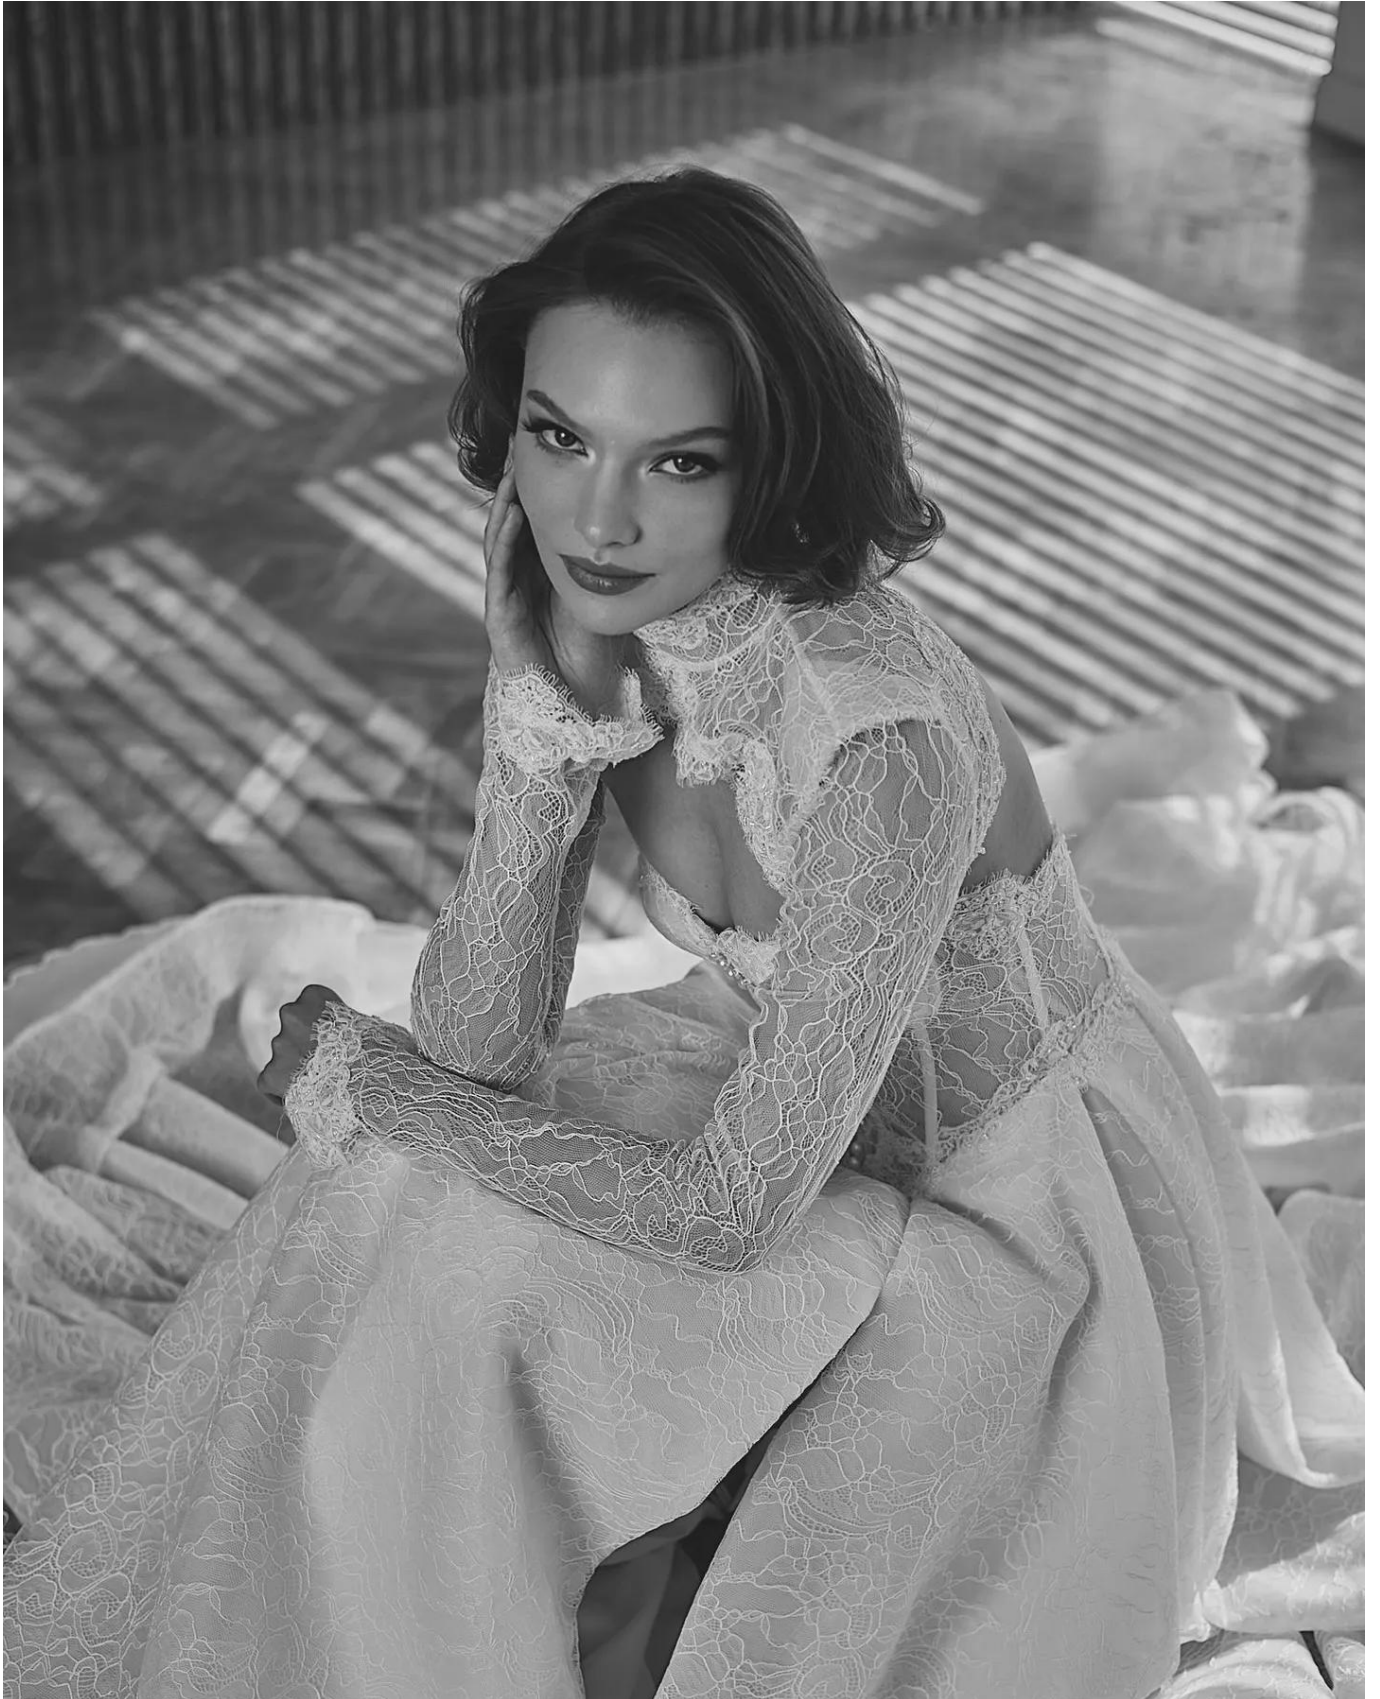

CARMEN
AJANS

ALUS

HEIGHT: 179 | BUST: 83 | WAIST: 62 | HIPS: 93 | SHOE: 39 | EYES: BROWN

CARMEN
AJANS

ALUS

HEIGHT: 179 | BUST: 83 | WAIST: 62 | HIPS: 93 | SHOE: 39 | EYES: BROWN

CARMEN
AJANS

ALUS