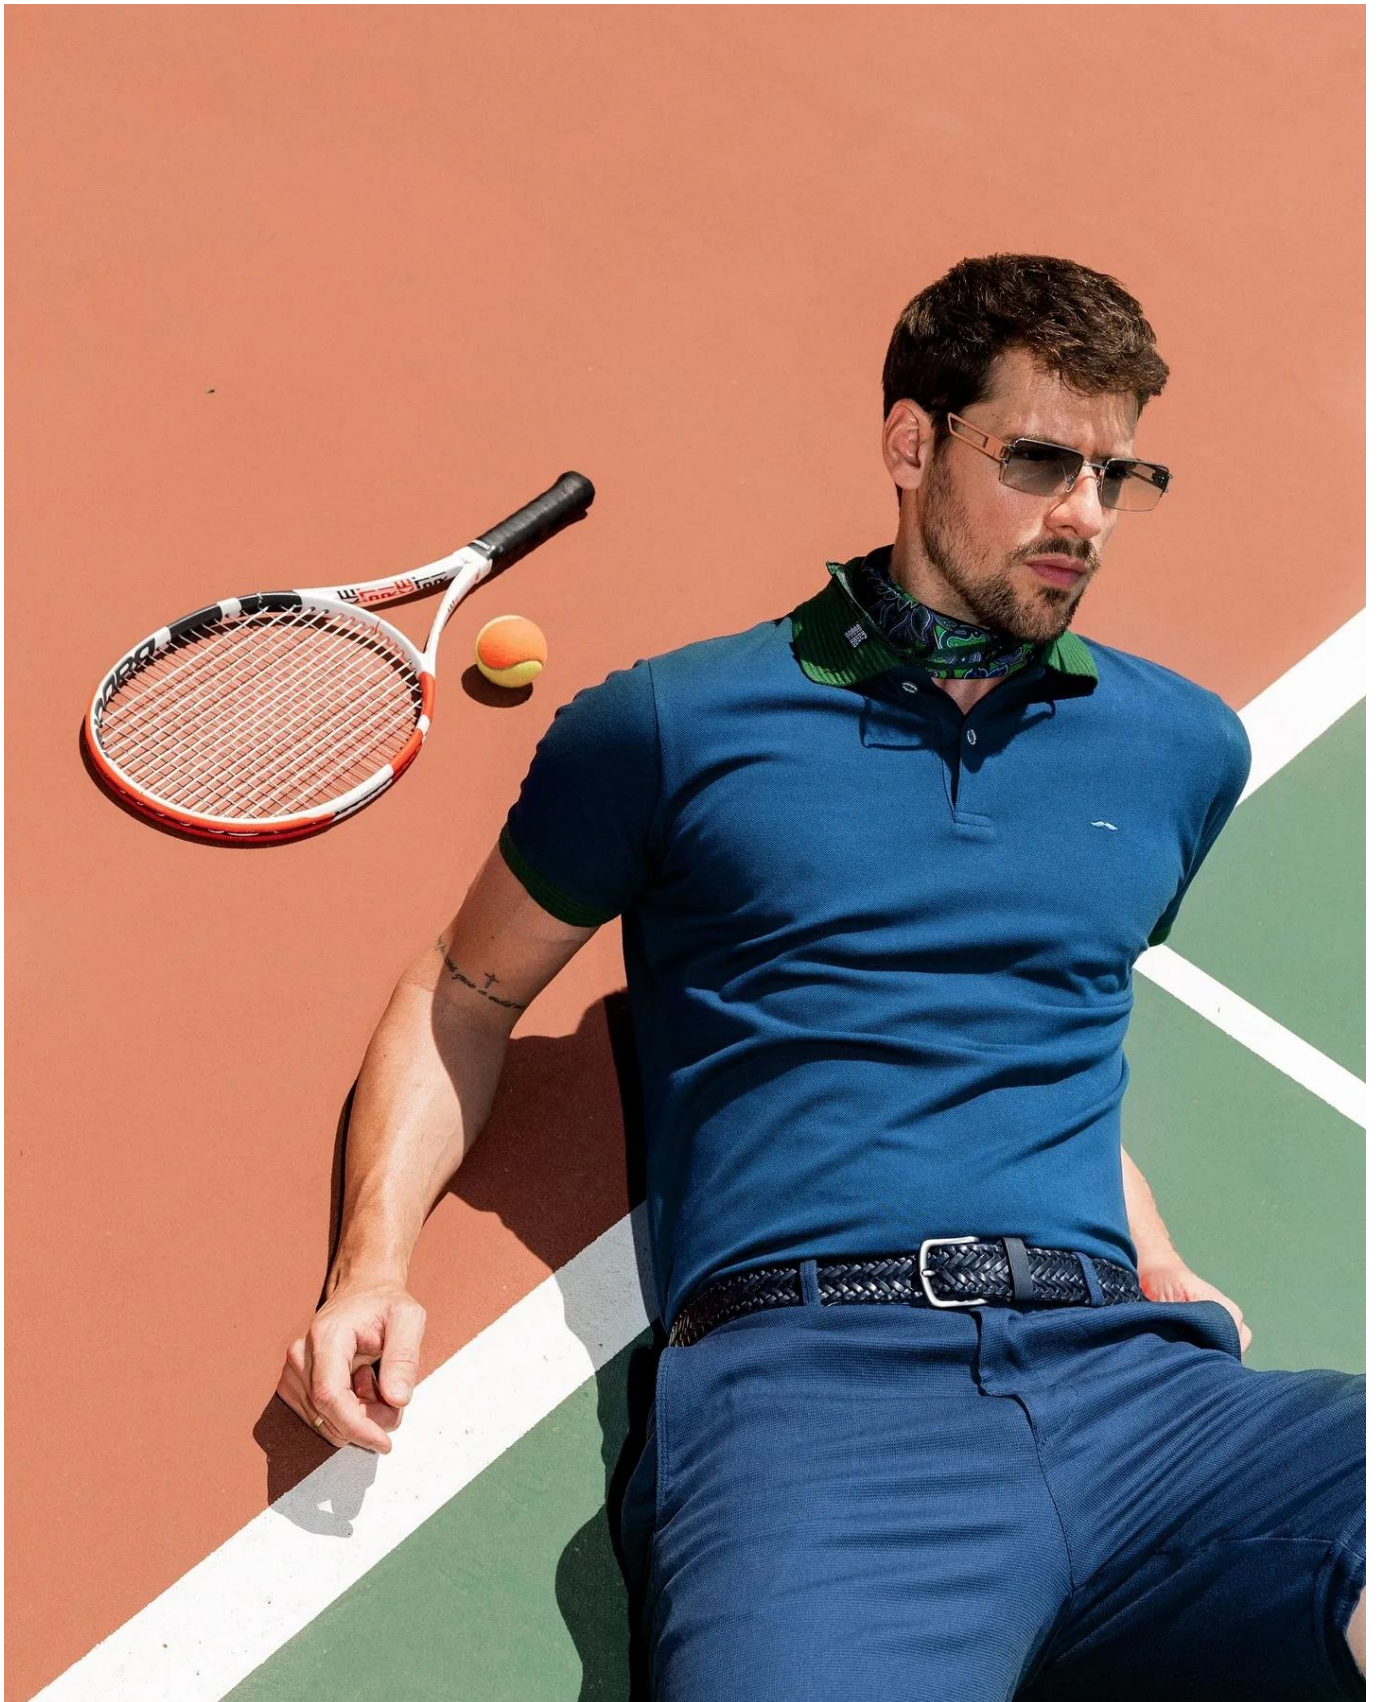

HEIGHT: 188 | SHOE: 43 | EYES: BROWN

CARMEN
AJANS

ALEX

HEIGHT: 188 | SHOE: 43 | EYES: BROWN

CARMEN
AJANS

ALEX

HEIGHT: 188 | SHOE: 43 | EYES: BROWN

CARMEN
AJANS