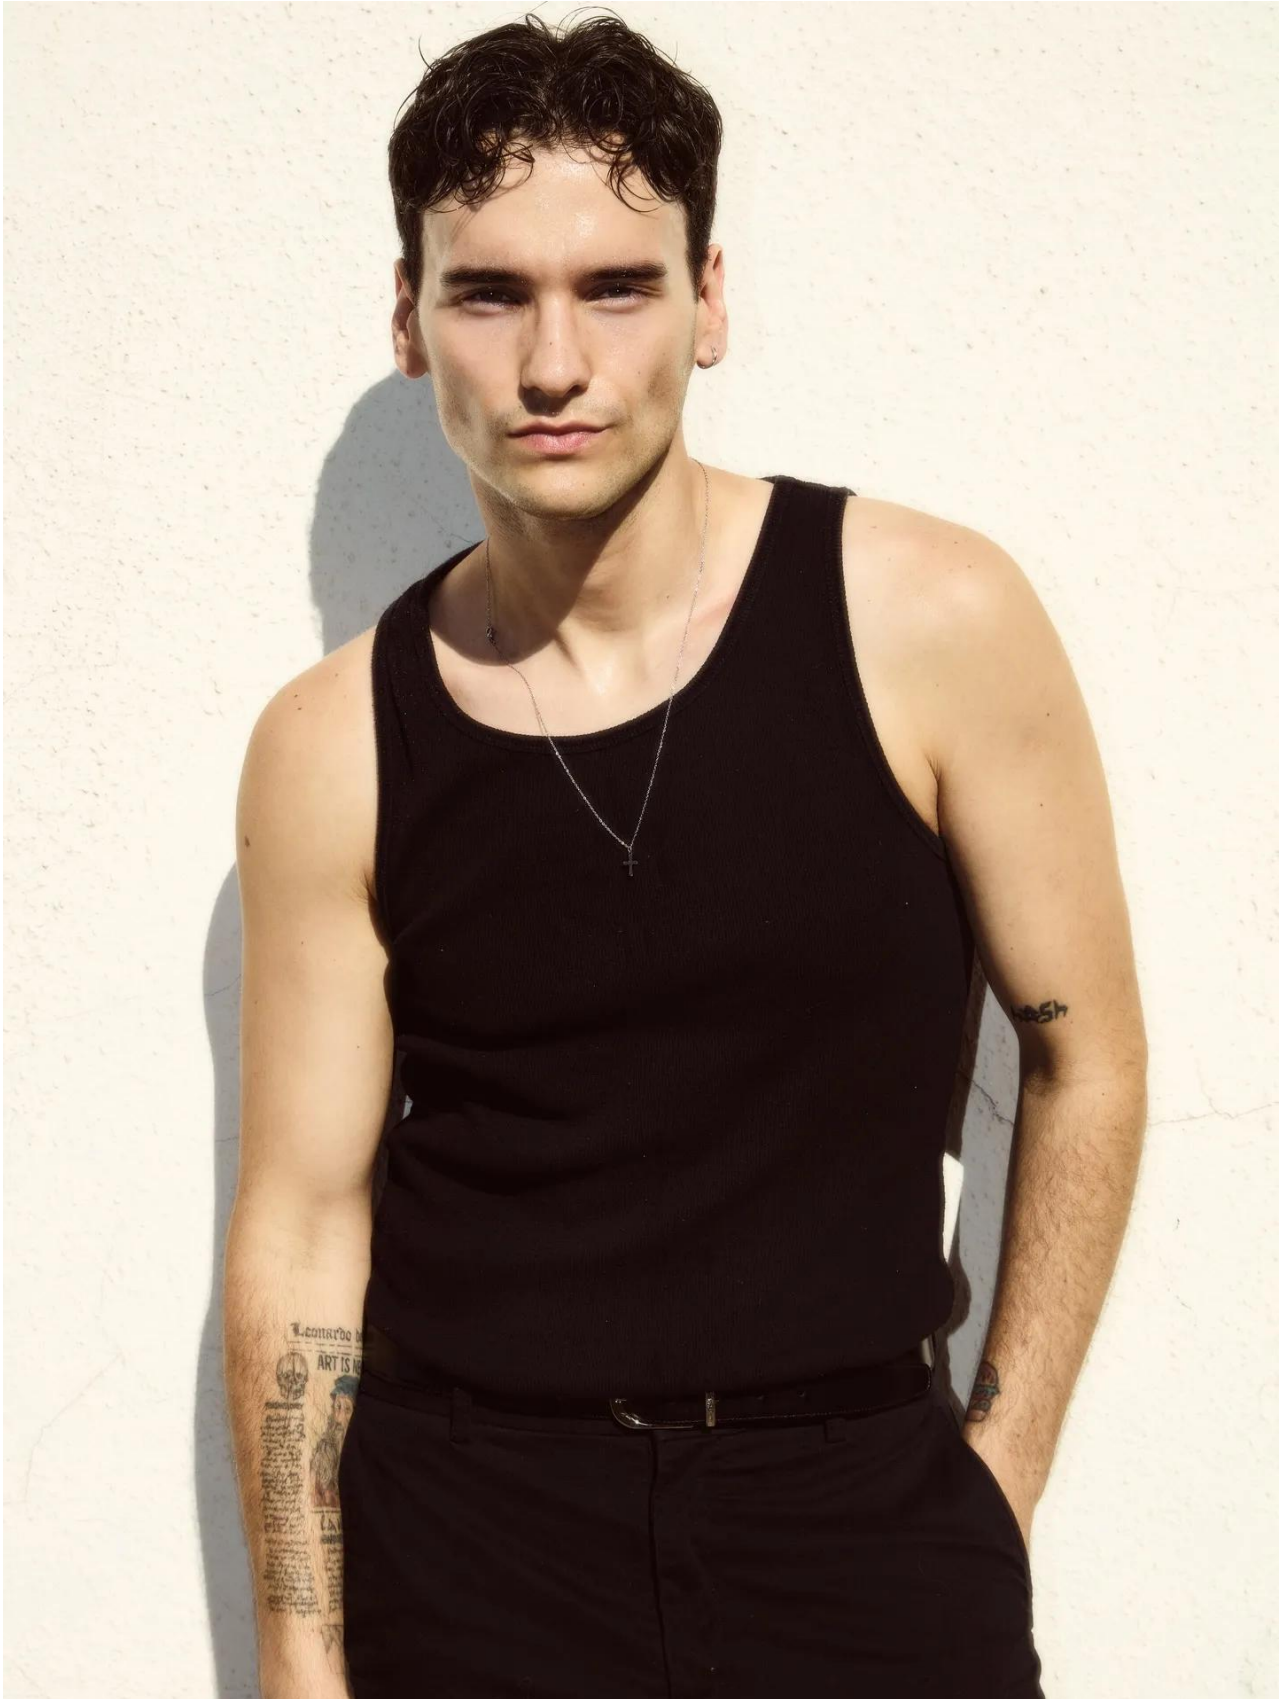

BERK

HEIGHT: 188 | SHOE: 43 | EYES: HAZEL

CARMEN
AJANS

BERK

HEIGHT: 188 | SHOE: 43 | EYES: HAZEL

CARMEN
AJANS

BERK

HEIGHT: 188 | SHOE: 43 | EYES: HAZEL