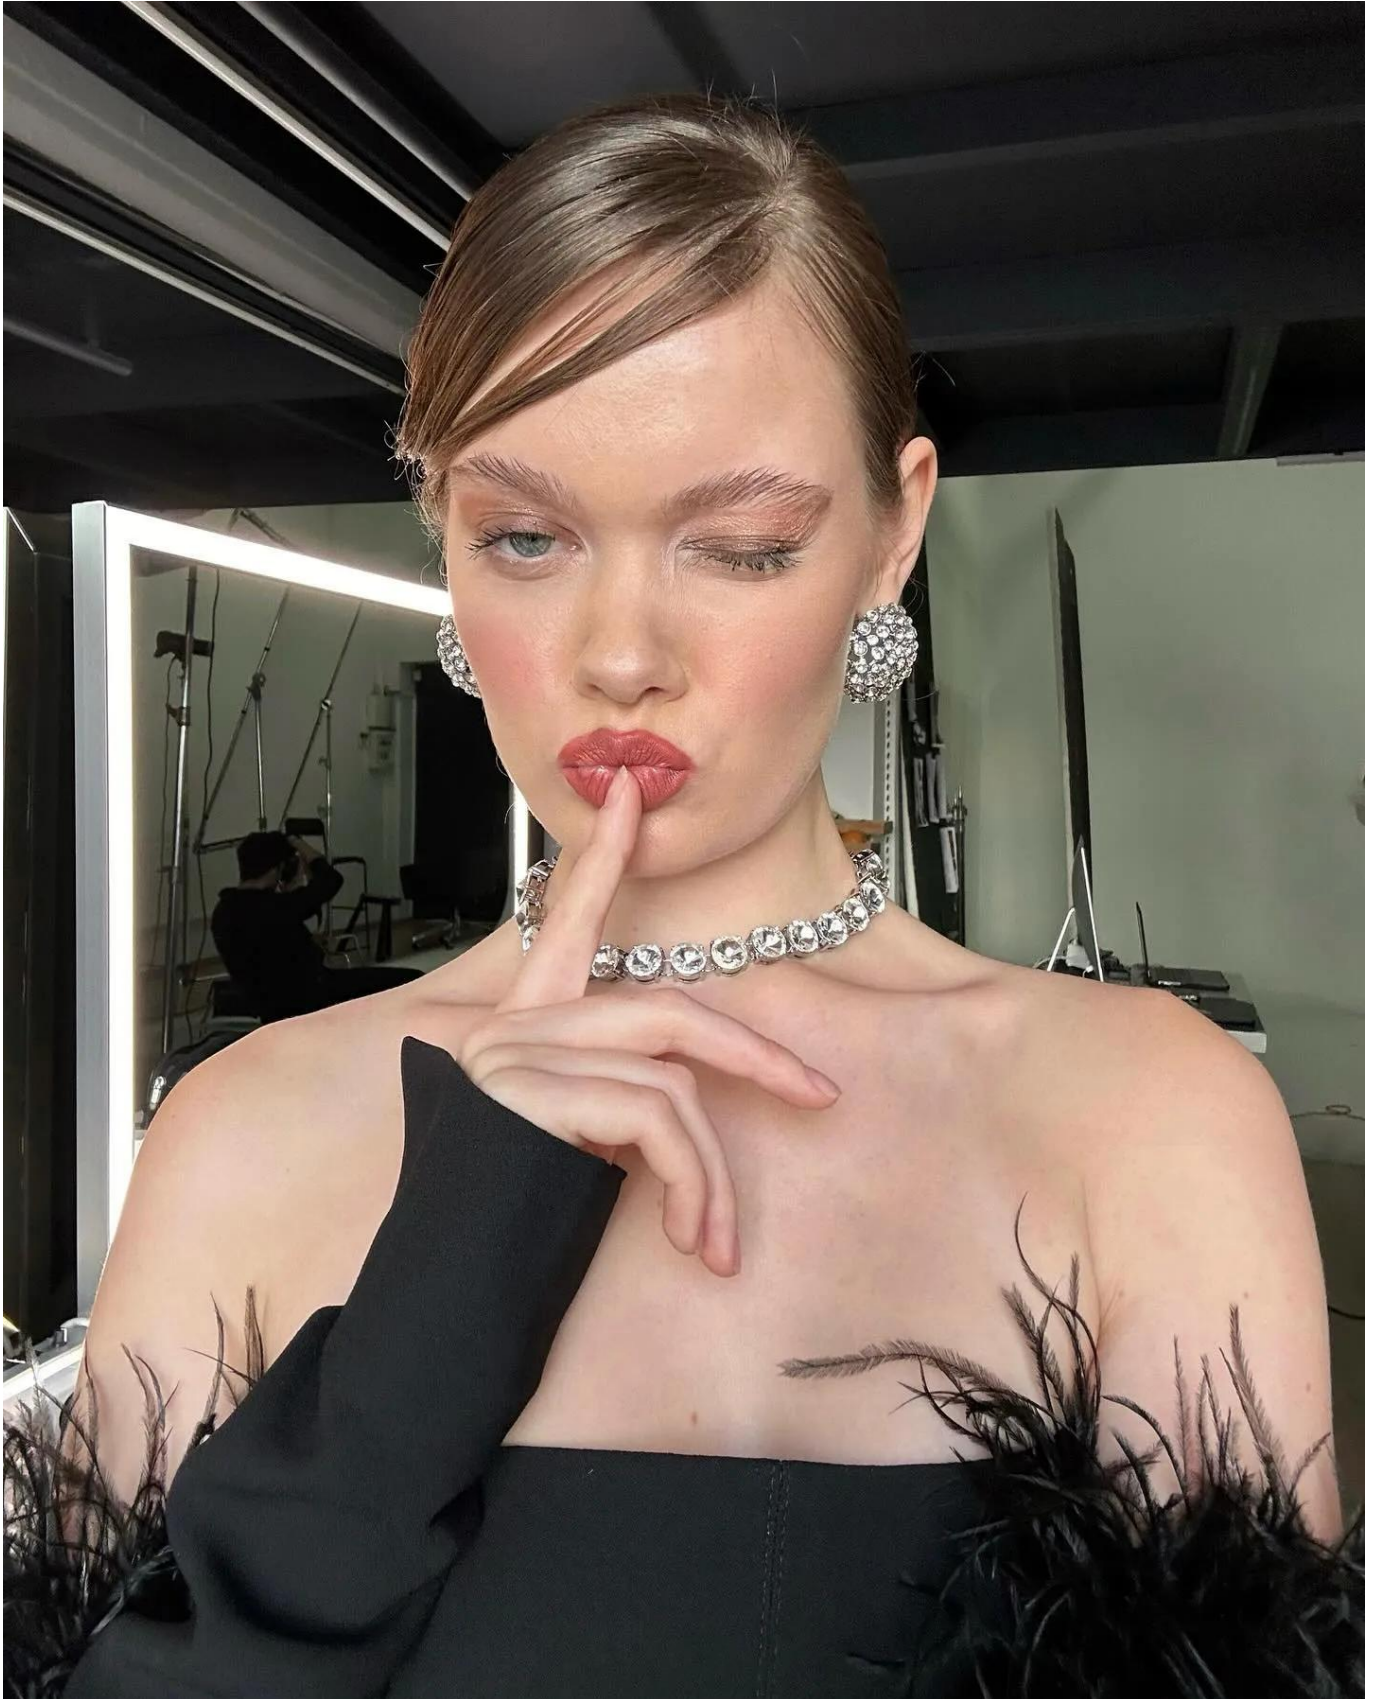

CARMEN
AJANS

DARI

HEIGHT: 174 | BUST: 97 | WAIST: 58 | HIPS: 85 | SHOE: 39 | EYES: GREEN