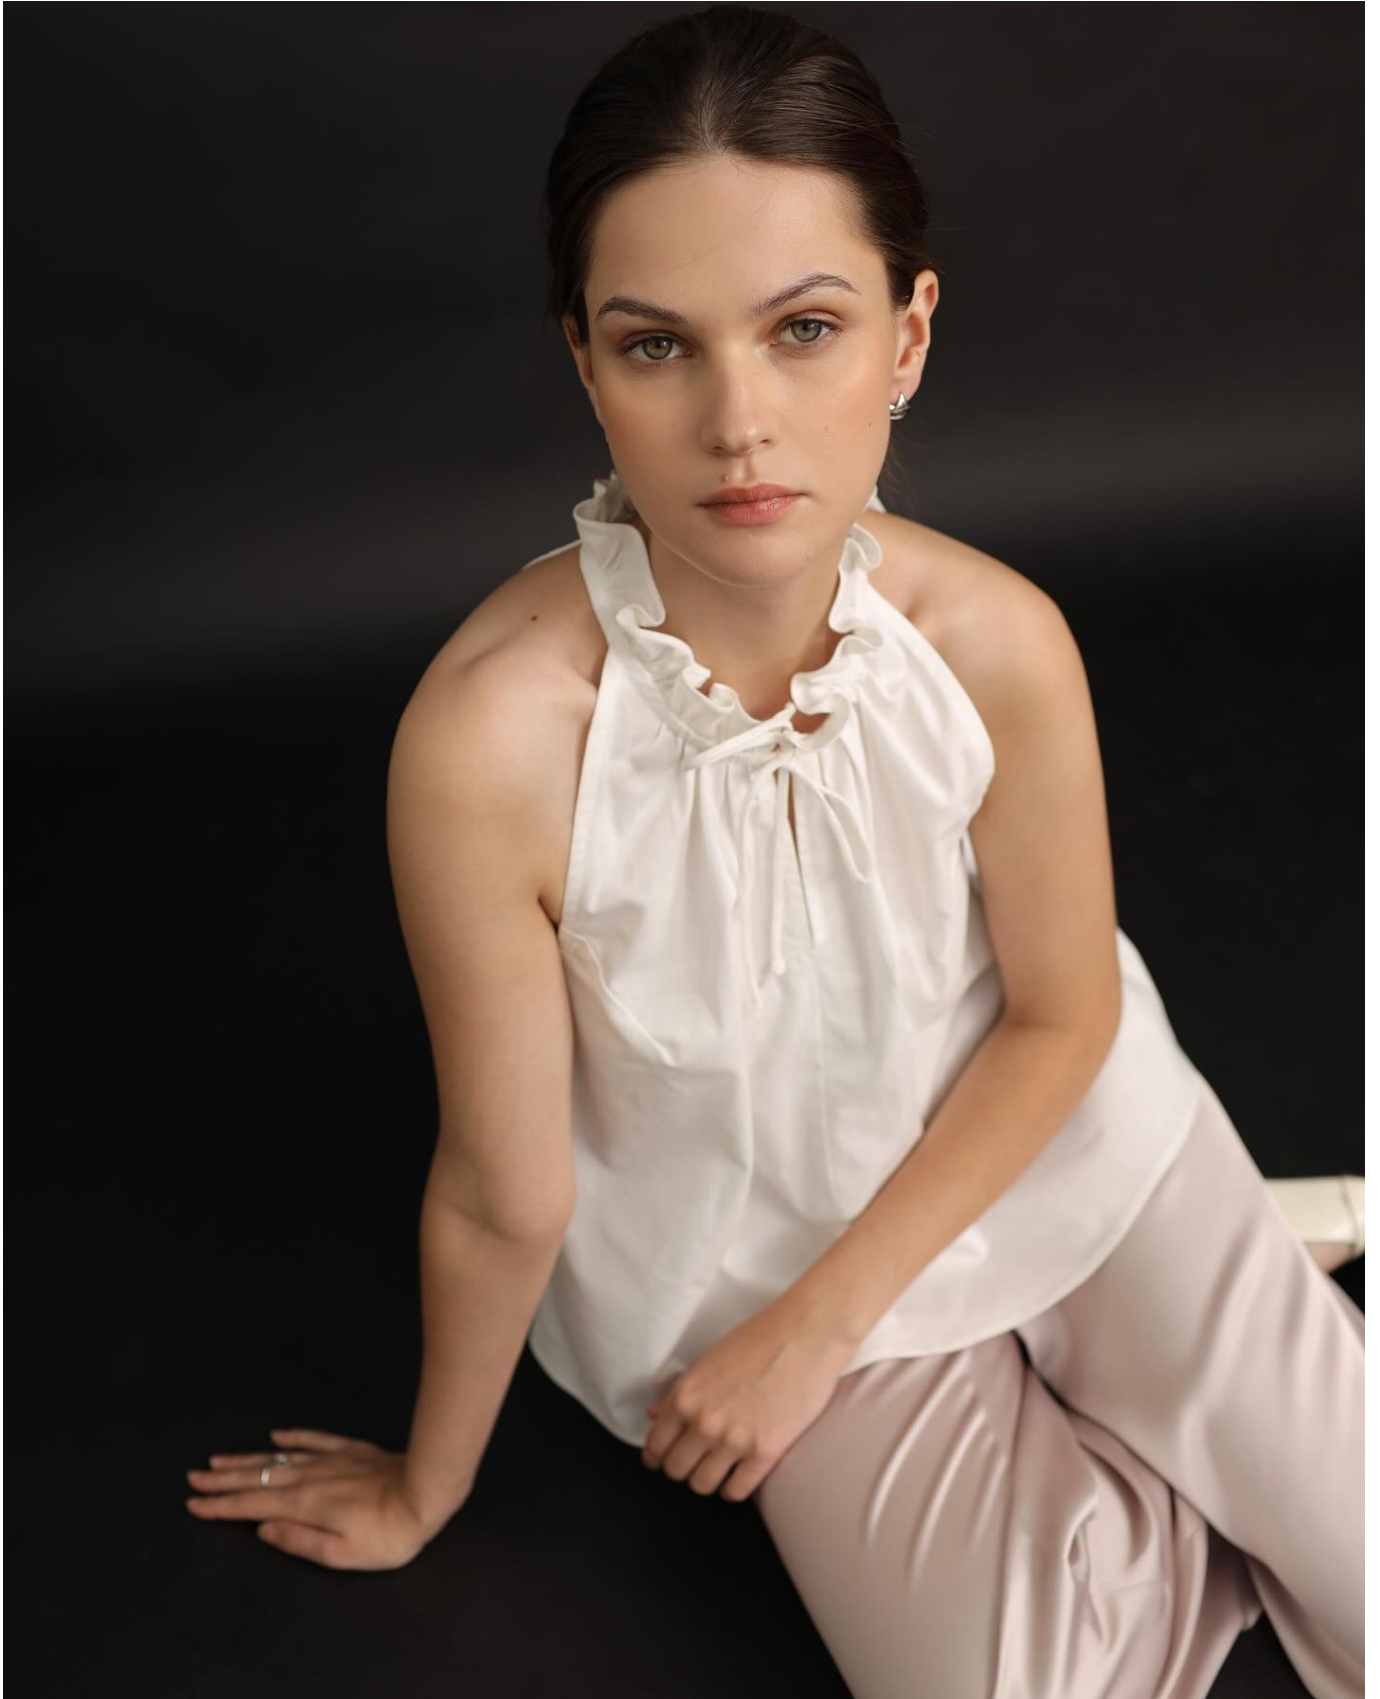

CARMEN
AJANS

NOVA

HEIGHT: 172 | BUST: 87 | WAIST: 88 | HIPS: 85 | SHOE: 38 | EYES: BROWN