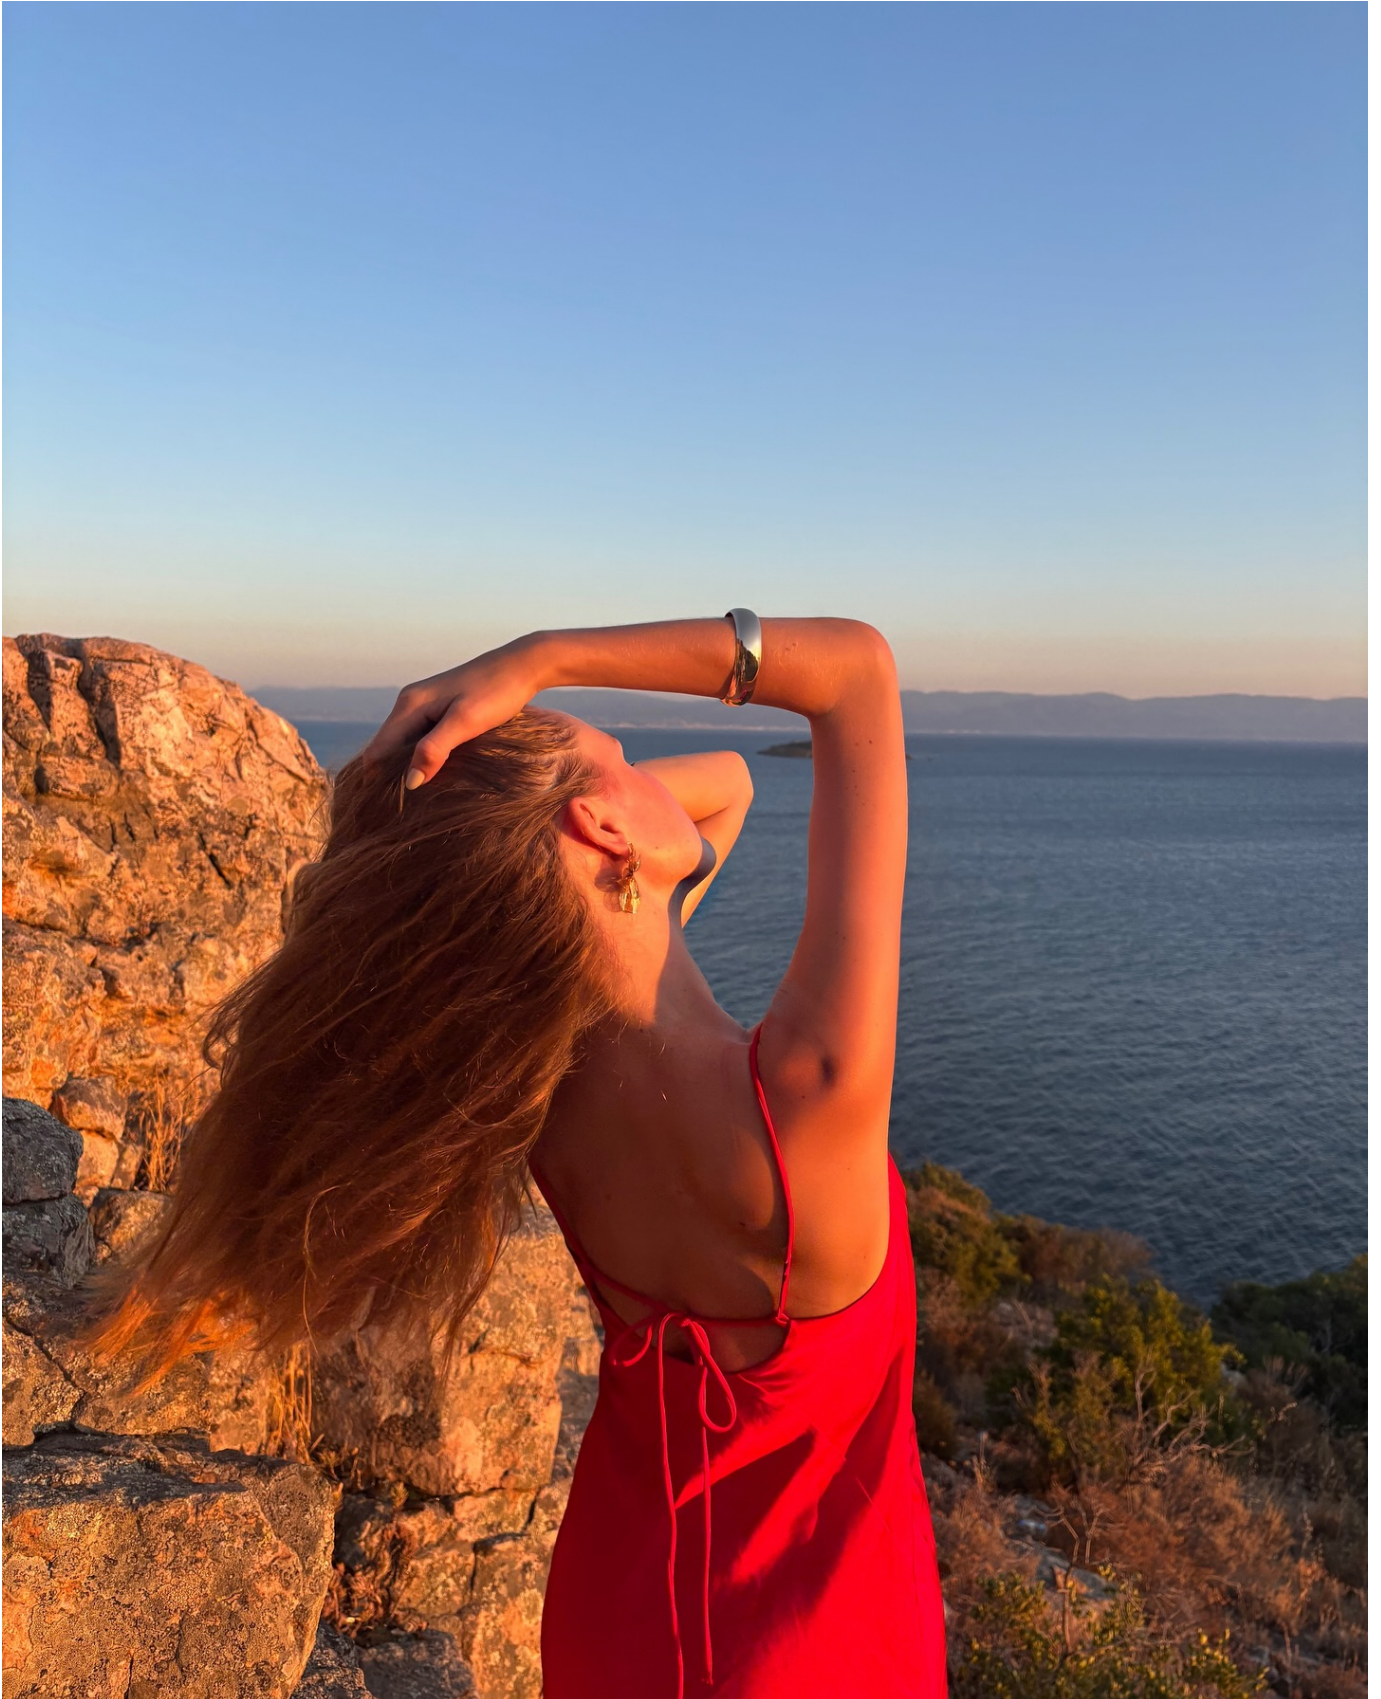

CARMEN
AJANS

MARIA

HEIGHT: 174 | BUST: 87 | WAIST: 64 | HIPS: 94 | SHOE: 39 | EYES: GREEN

CARMEN
AJANS

MARIA

HEIGHT: 174 | BUST: 87 | WAIST: 64 | HIPS: 94 | SHOE: 39 | EYES: GREEN

CARMEN
AJANS

MARIA