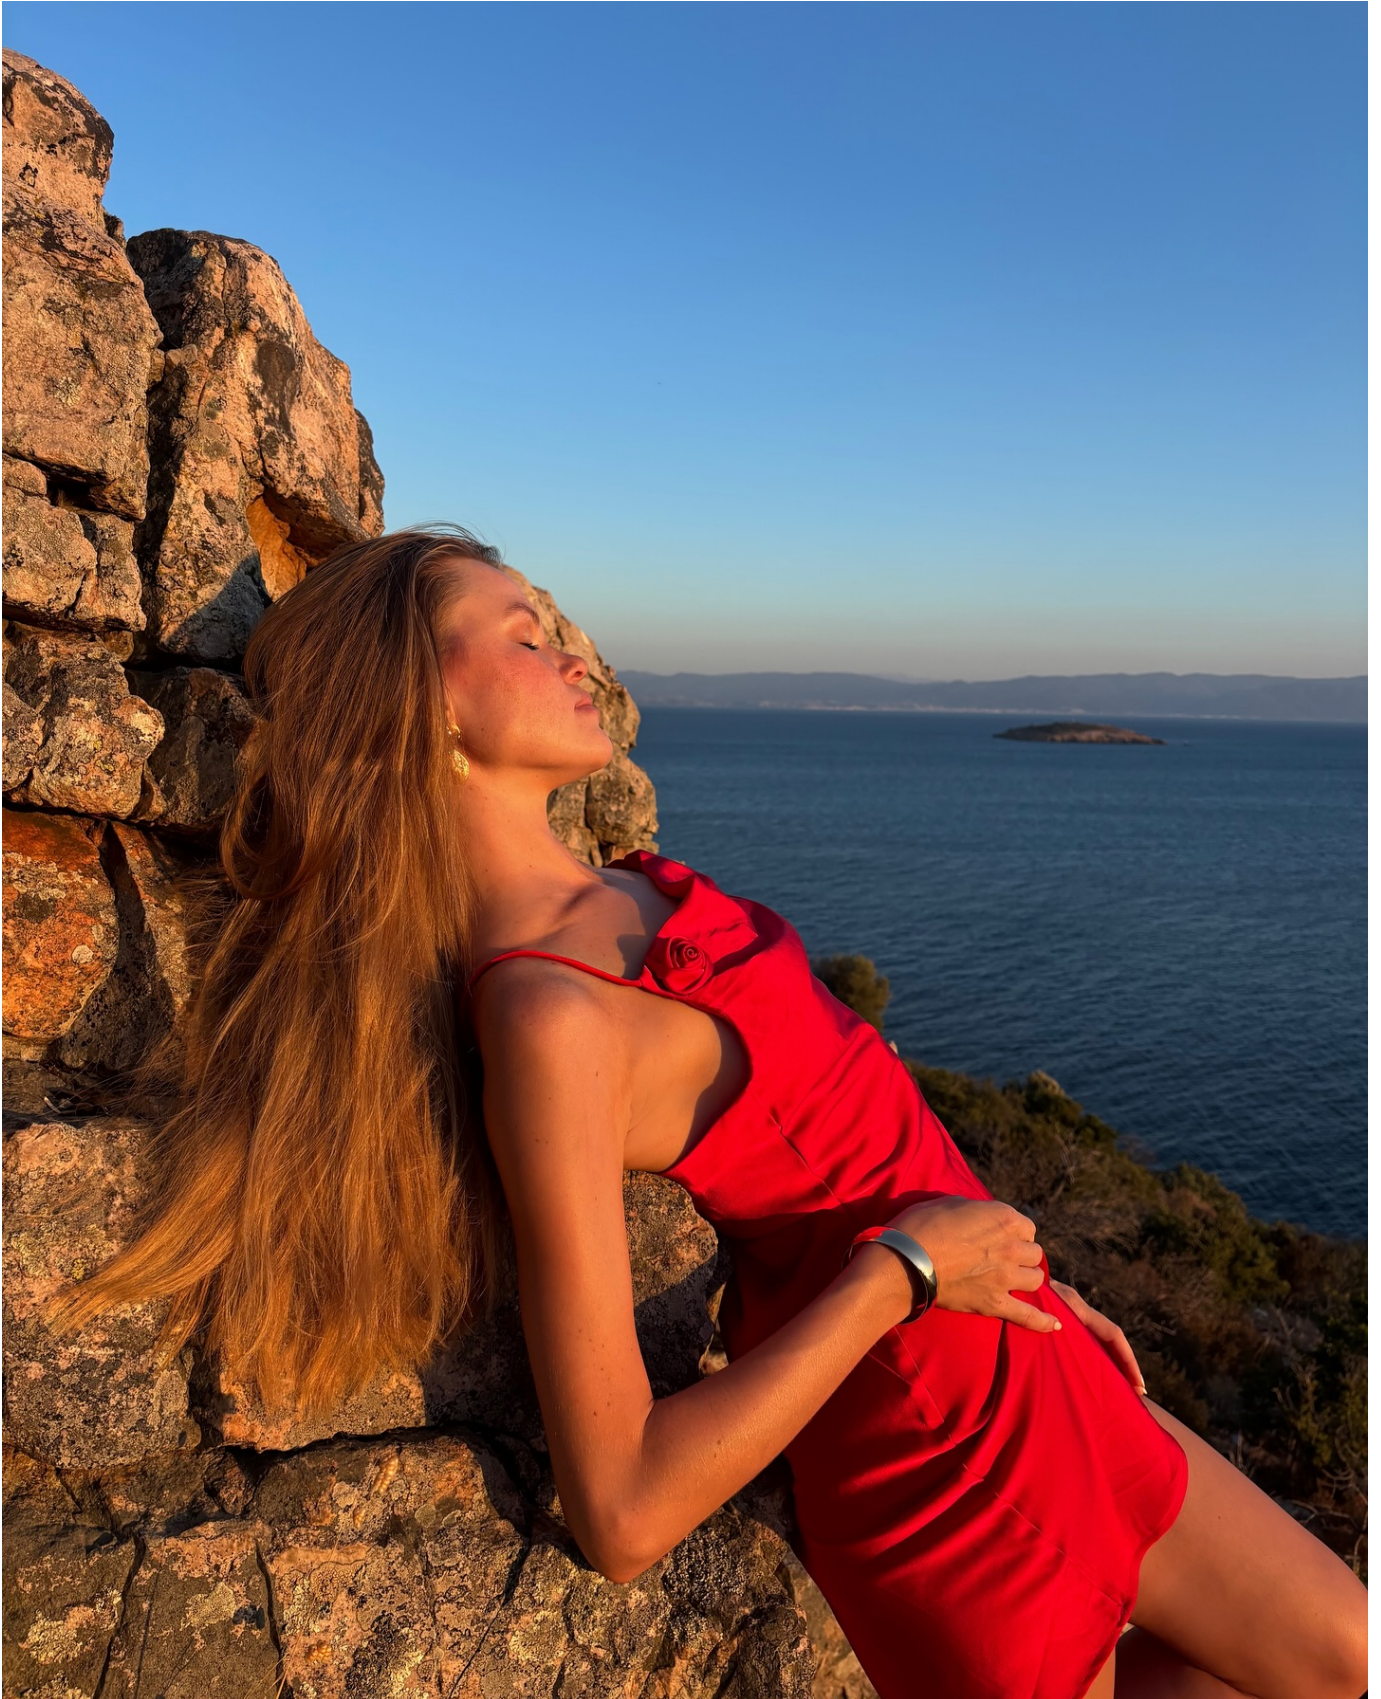

CARMEN
AJANS

MARIA

HEIGHT: 174 | BUST: 87 | WAIST: 64 | HIPS: 94 | SHOE: 39 | EYES: GREEN