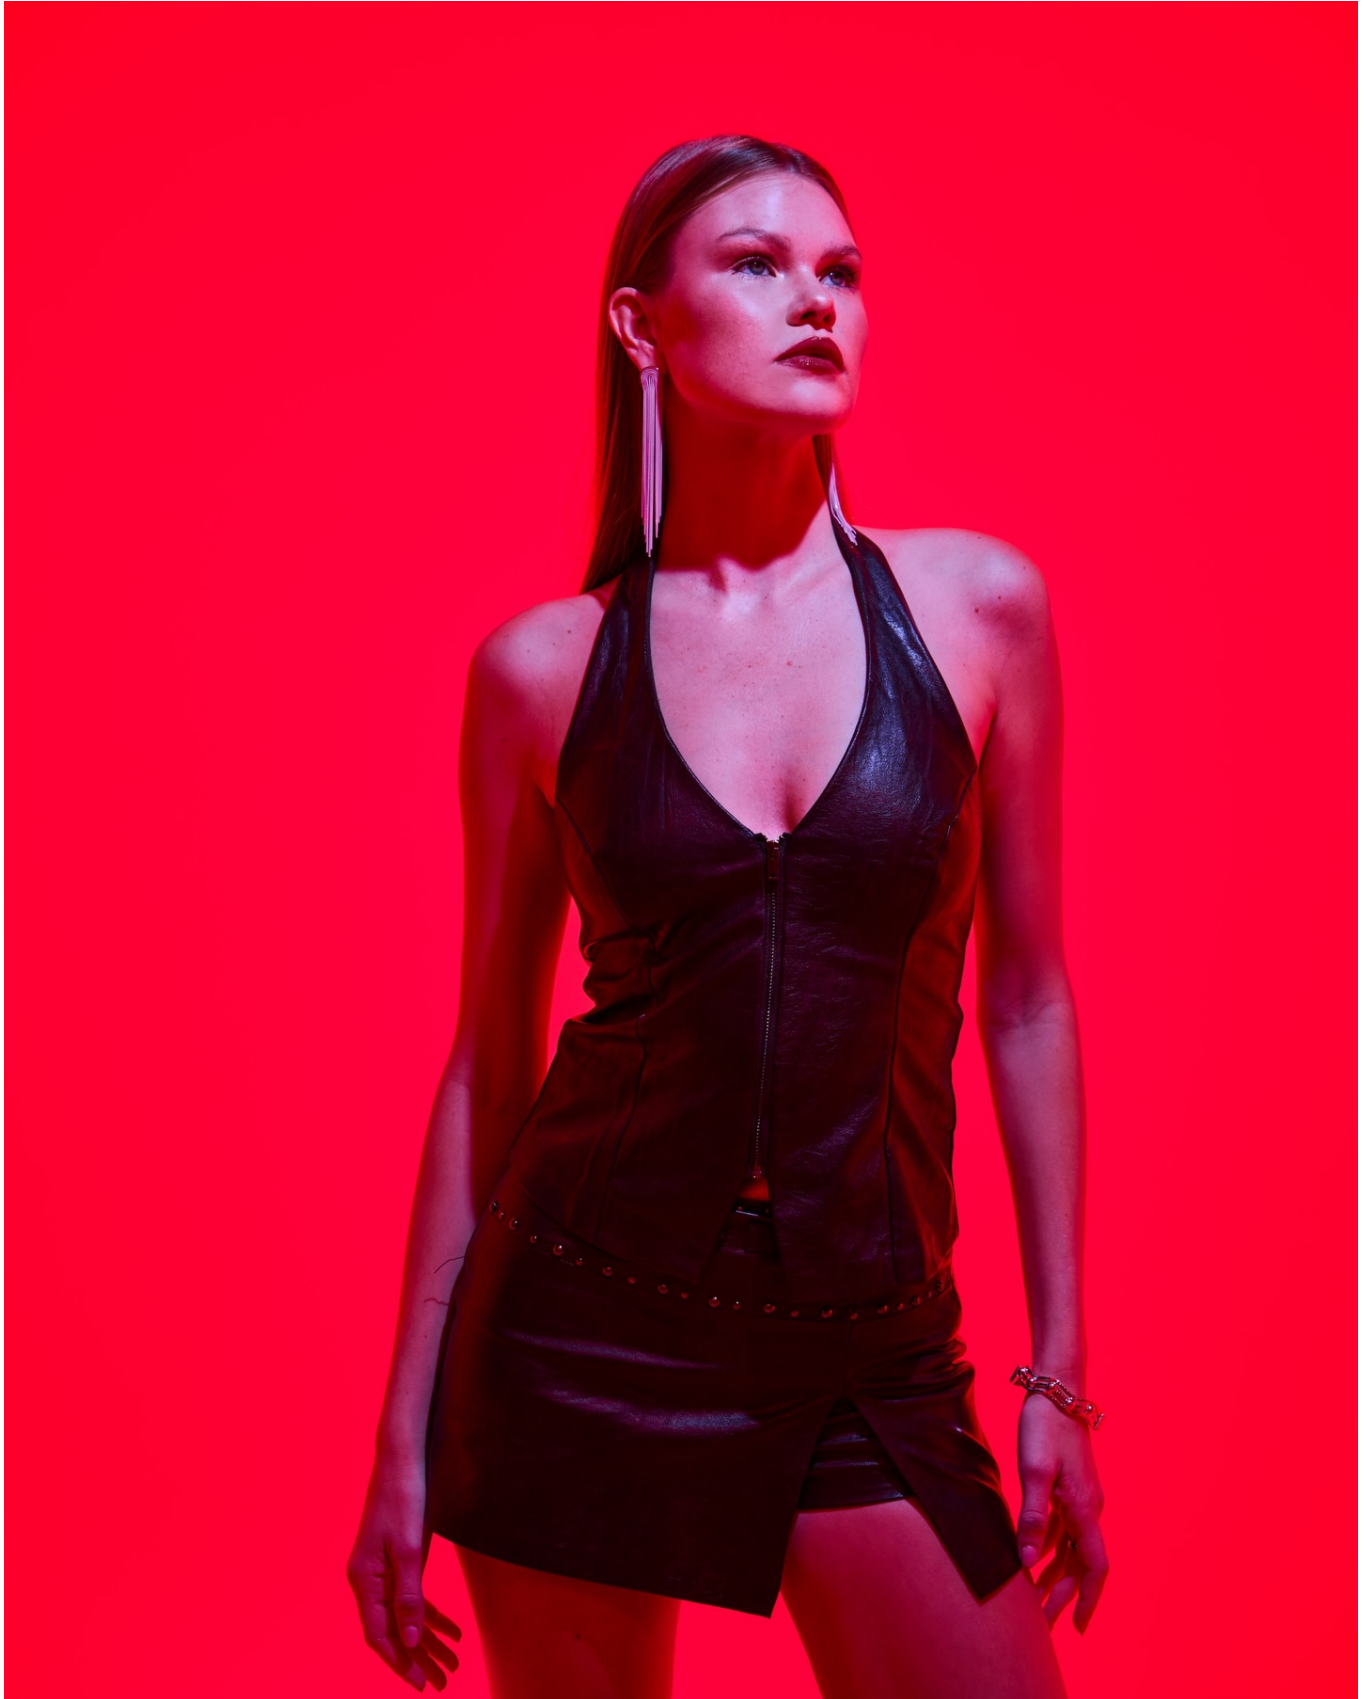

CARMEN
AJANS

MARIA

HEIGHT: 174 | BUST: 87 | WAIST: 64 | HIPS: 94 | SHOE: 39 | EYES: GREEN

CARMEN
AJANS

MARIA

HEIGHT: 174 | BUST: 87 | WAIST: 64 | HIPS: 94 | SHOE: 39 | EYES: GREEN

CARMEN
AJANS

MARIA

HEIGHT: 174 | BUST: 87 | WAIST: 64 | HIPS: 94 | SHOE: 39 | EYES: GREEN

CARMEN
AJANS

MARIA

HEIGHT: 174 | BUST: 87 | WAIST: 64 | HIPS: 94 | SHOE: 39 | EYES: GREEN

CARMEN
AJANS

MARIA

HEIGHT: 174 | BUST: 87 | WAIST: 64 | HIPS: 94 | SHOE: 39 | EYES: GREEN